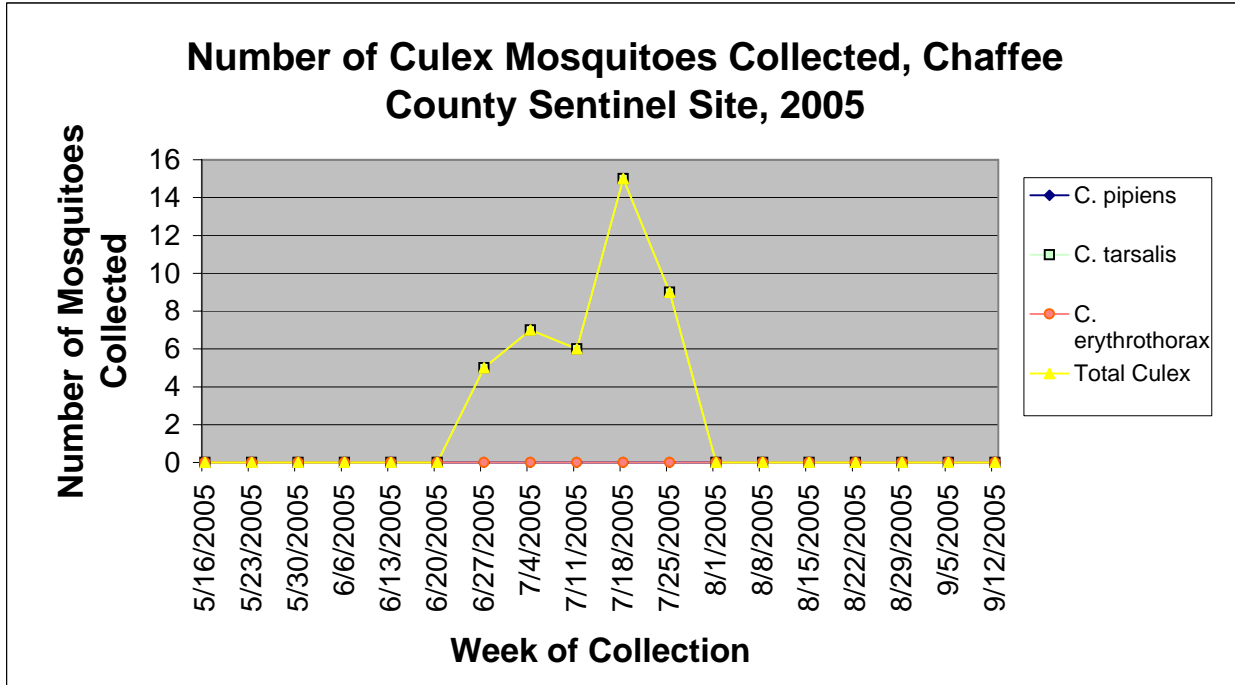

## Chaffee County Sentinel Site Information by Week

Colorado Department  
of Public Health  
and Environment

## Chaffee County Sentinel Site Information by Week