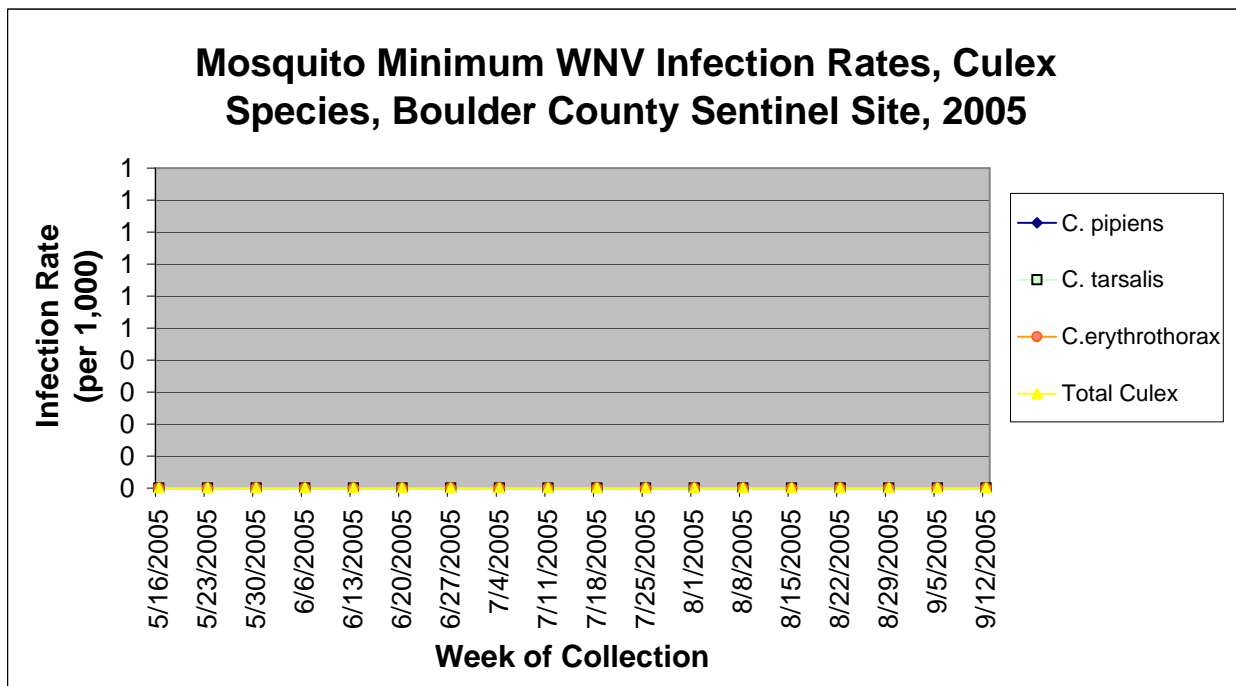

Boulder County Sentinel Site Information by Week

Colorado Department
of Public Health
and Environment

Boulder County Sentinel Site Information by Week