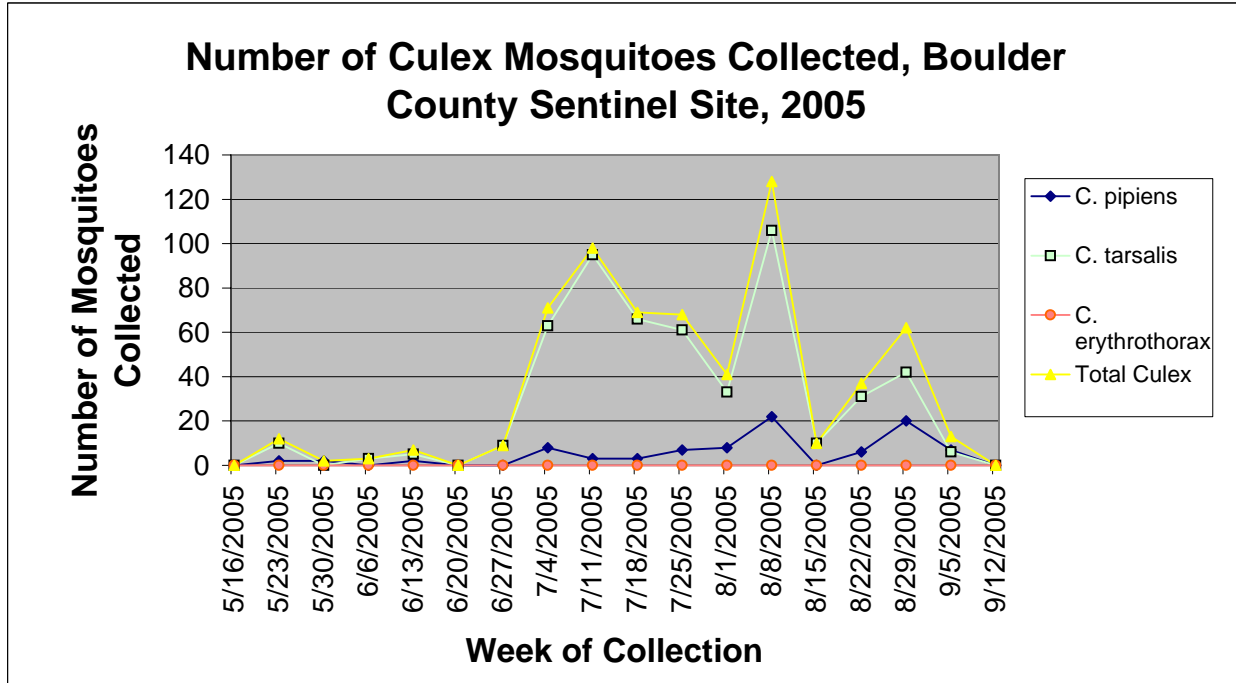

Boulder County Sentinel Site Information by Week

Colorado Department
of Public Health
and Environment

Boulder County Sentinel Site Information by Week