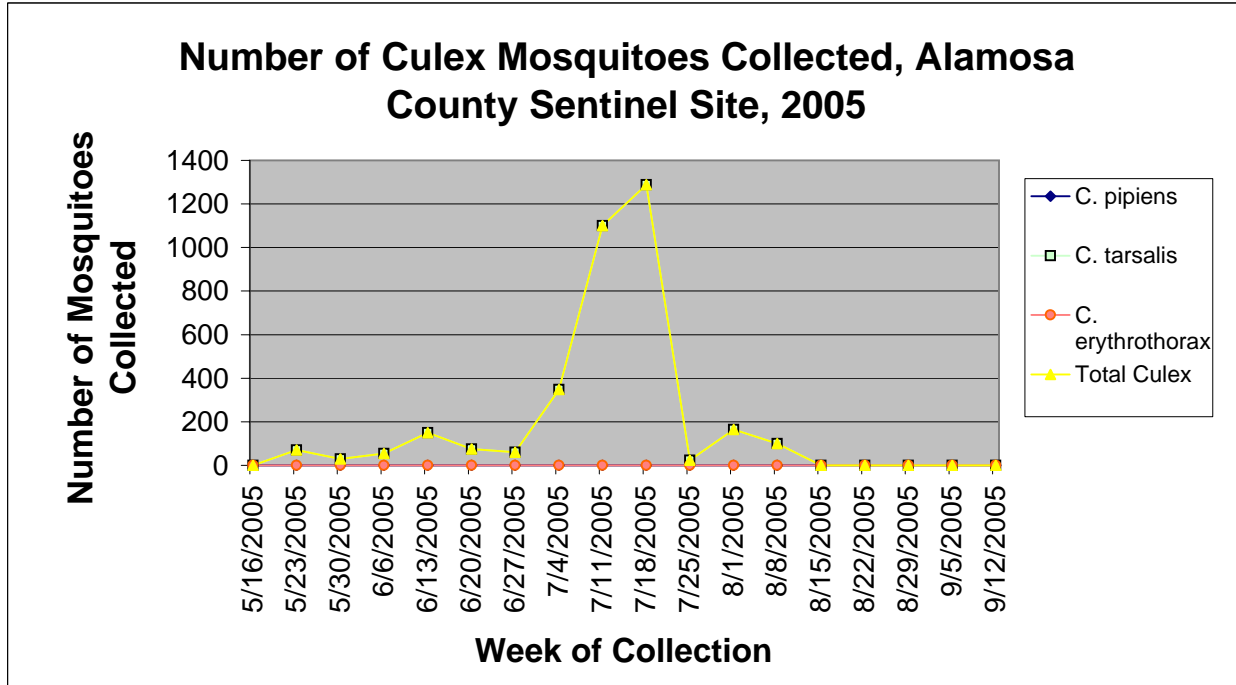

## Alamosa County Sentinel Site Information by Week

Colorado Department  
of Public Health  
and Environment

## Alamosa County Sentinel Site Information by Week