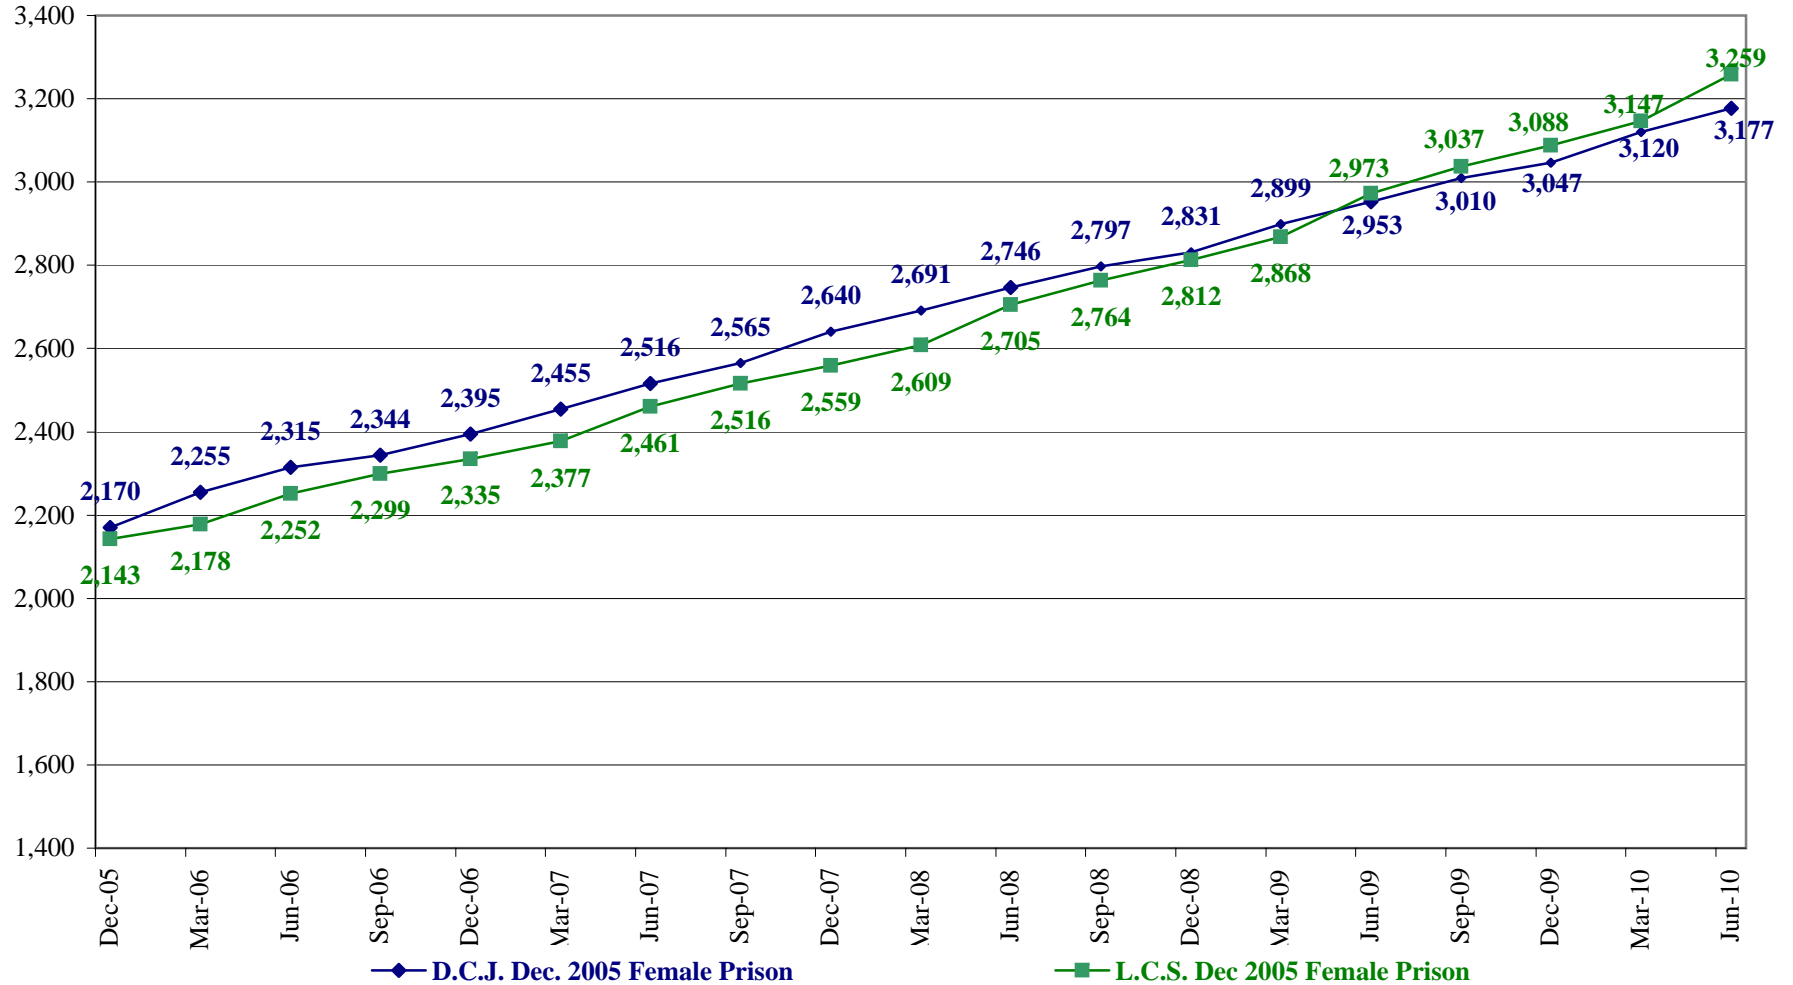

COLORADO DEPARTMENT OF CORRECTIONS
Comparison of Female Prison Population Projections as Issued
by Division of Criminal Justice (1) and Legislative Council (2)

(1) Source: Colorado Division of Criminal Justice December 2005 Prison Projections
(2) Source: Legislative Council Staff December 2005 Prison Population Projections