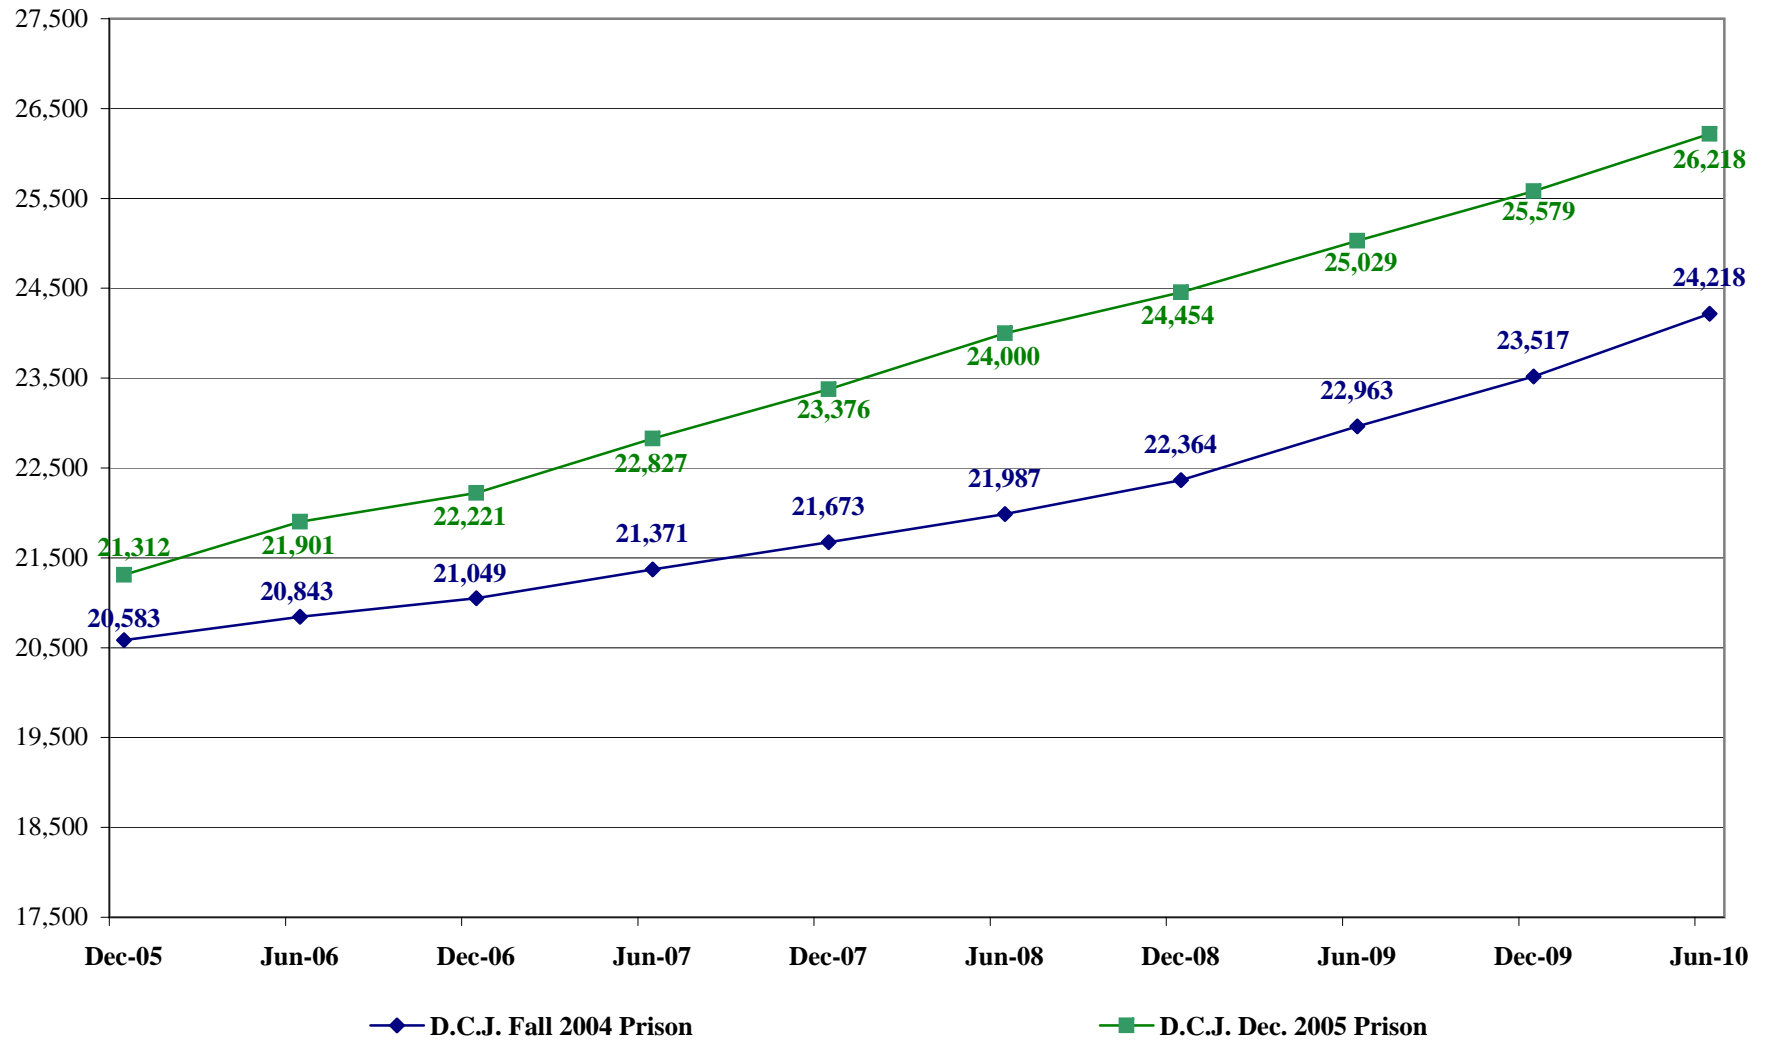

**COLORADO DEPARTMENT OF CORRECTIONS
DIVISION OF CRIMINAL JUSTICE PRISON POPULATION PROJECTIONS**