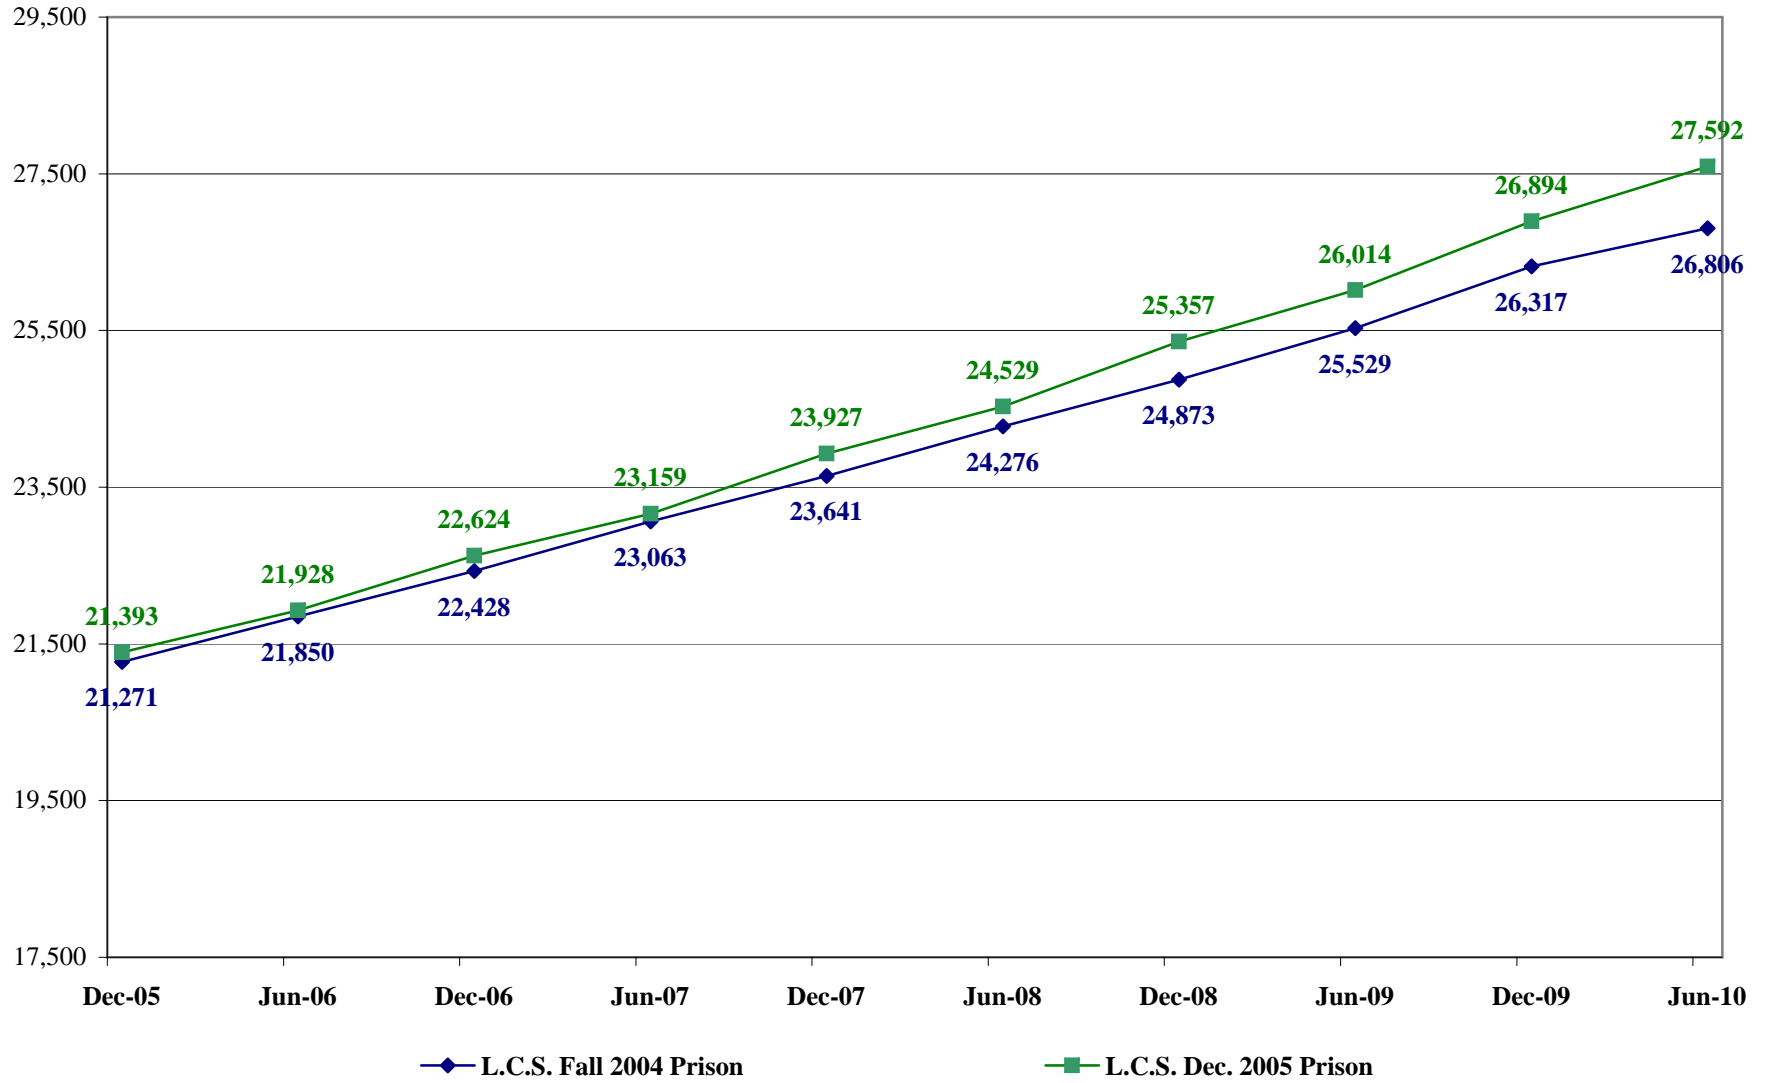

**COLORADO DEPARTMENT OF CORRECTIONS
LEGISLATIVE COUNCIL PRISON POPULATION PROJECTIONS**