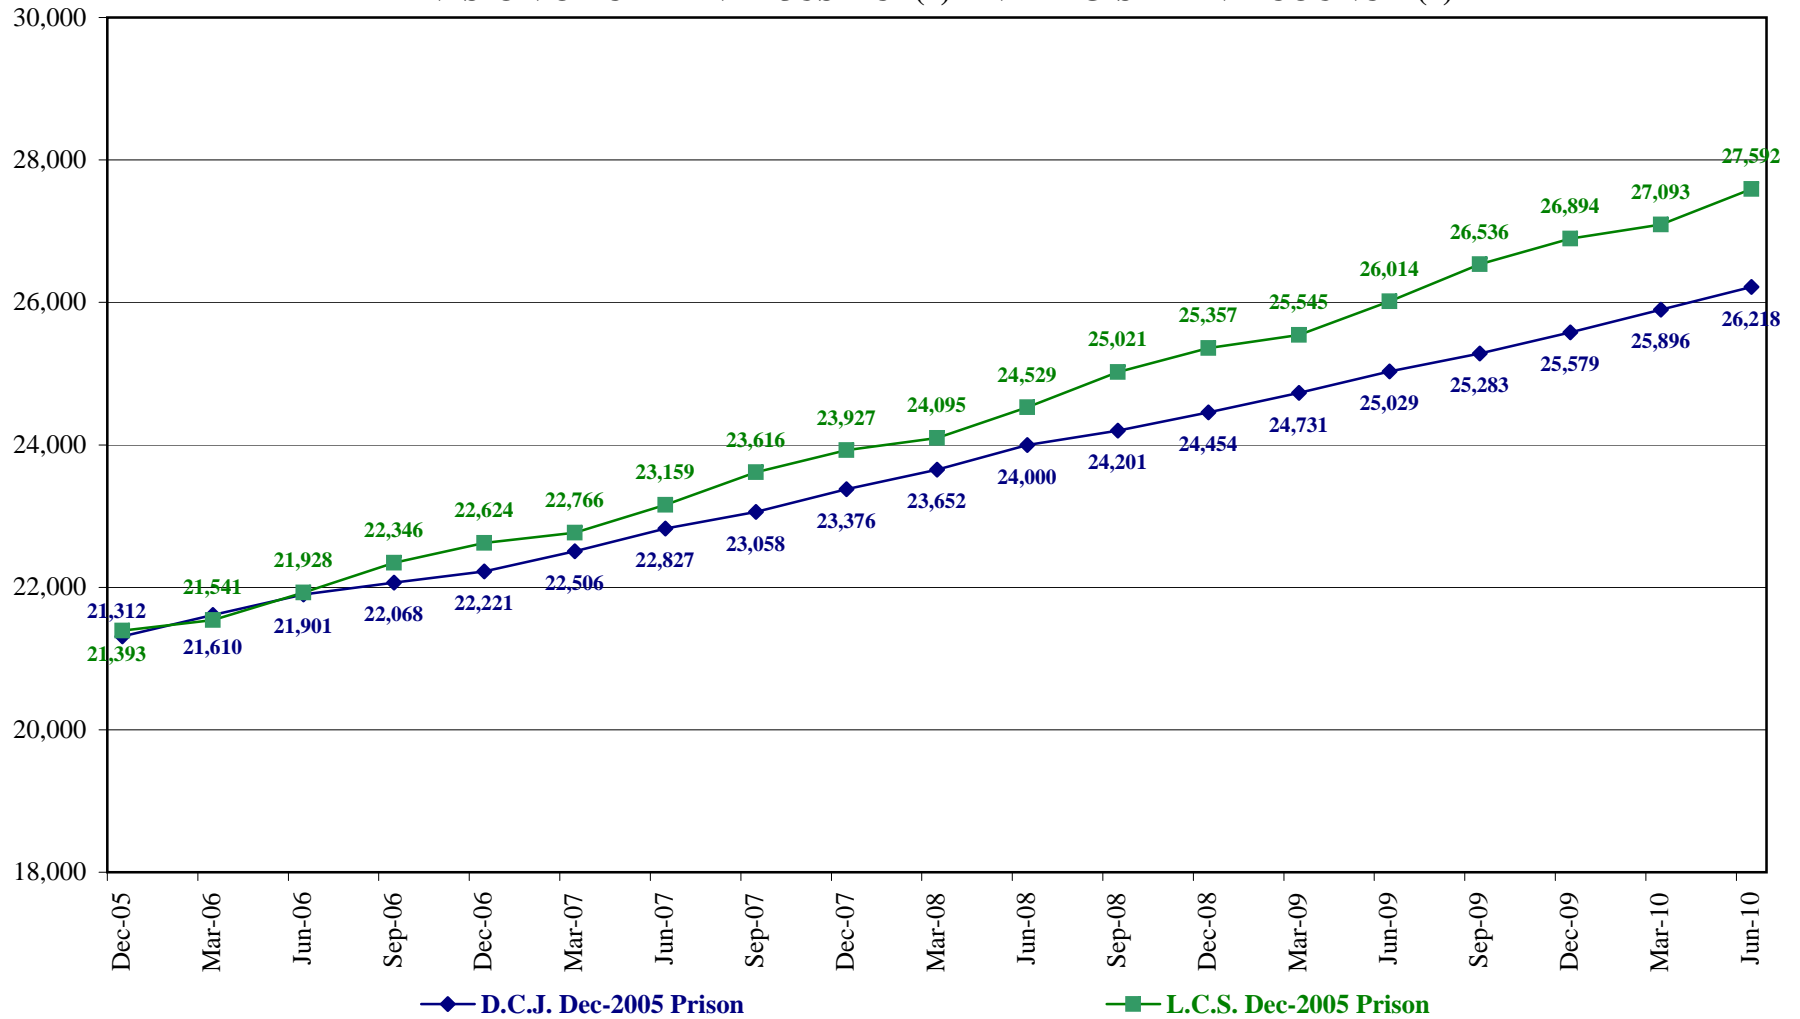

**COLORADO DEPARTMENT OF CORRECTIONS
COMPARISON OF PRISON POPULATION PROJECTIONS AS ISSUED
BY DIVISION OF CRIMINAL JUSTICE(1) AND LEGISLATIVE COUNCIL(2)**

(1) Source: Colorado Division of Criminal Justice December 2005 Prison Projections

(2) Source: Legislative Council Staff December 2005 Prison Population Projections