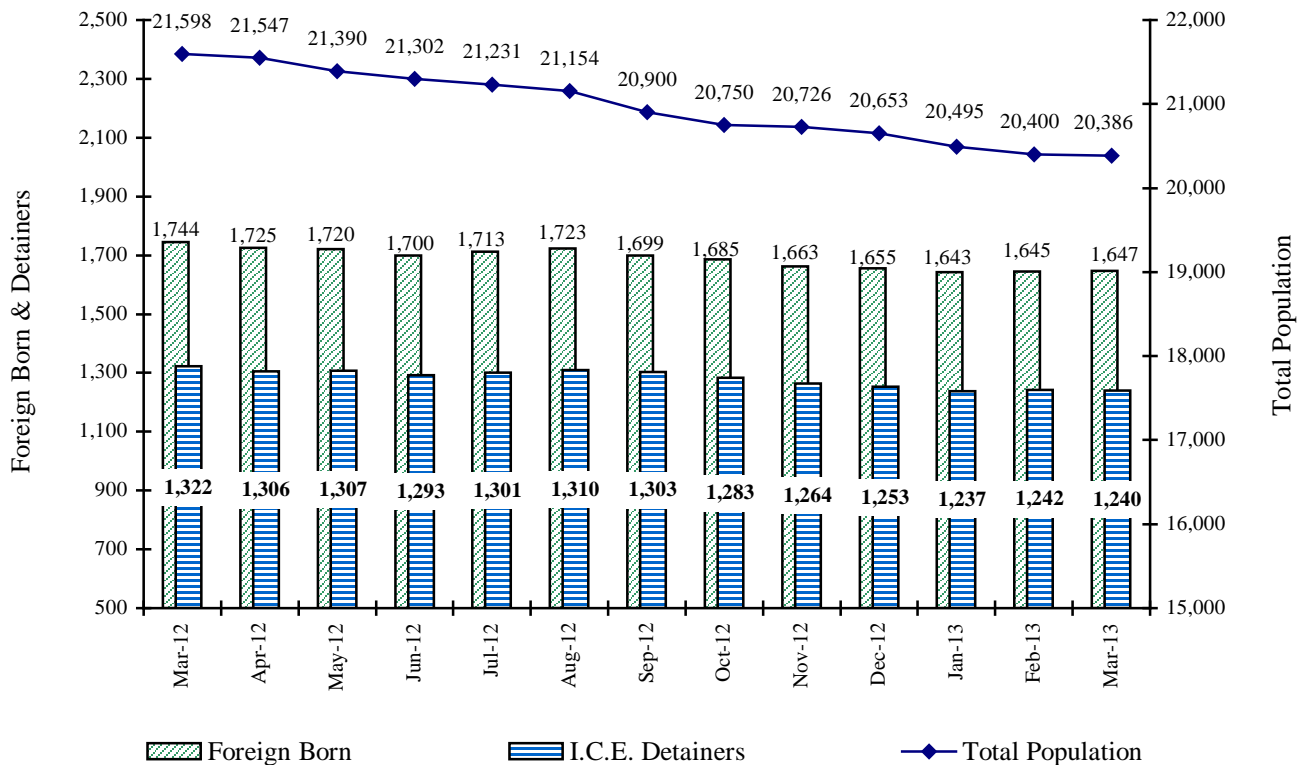

Roger Werholtz
Interim Executive Director

BULLETIN OPA 13-08

Statistical Bulletin

April 22, 2013

Immigration and Customs Enforcement (I.C.E.)

Inmates are evaluated at the Denver Reception and Diagnostic Center and foreign-born inmates are identified for further screening at a later date if there is indication that an inmate may meet deportation criteria. The U.S. Bureau of Immigration and Customs Enforcement (I.C.E.) is contacted when these inmates get close to community or parole eligibility or have a scheduled release date approaching. I.C.E. places an active detainer for those inmates that meet their deportation criteria and the inmates are transferred to their custody upon release from prison.

**Foreign Born and I.C.E. Detainer Incarcerated Populations
Compared to Adult and YOS Jurisdictional Population Total**

Colorado Department of Corrections

Foreign Born Population as of

March 31, 2013

Number of Inmates Per Country