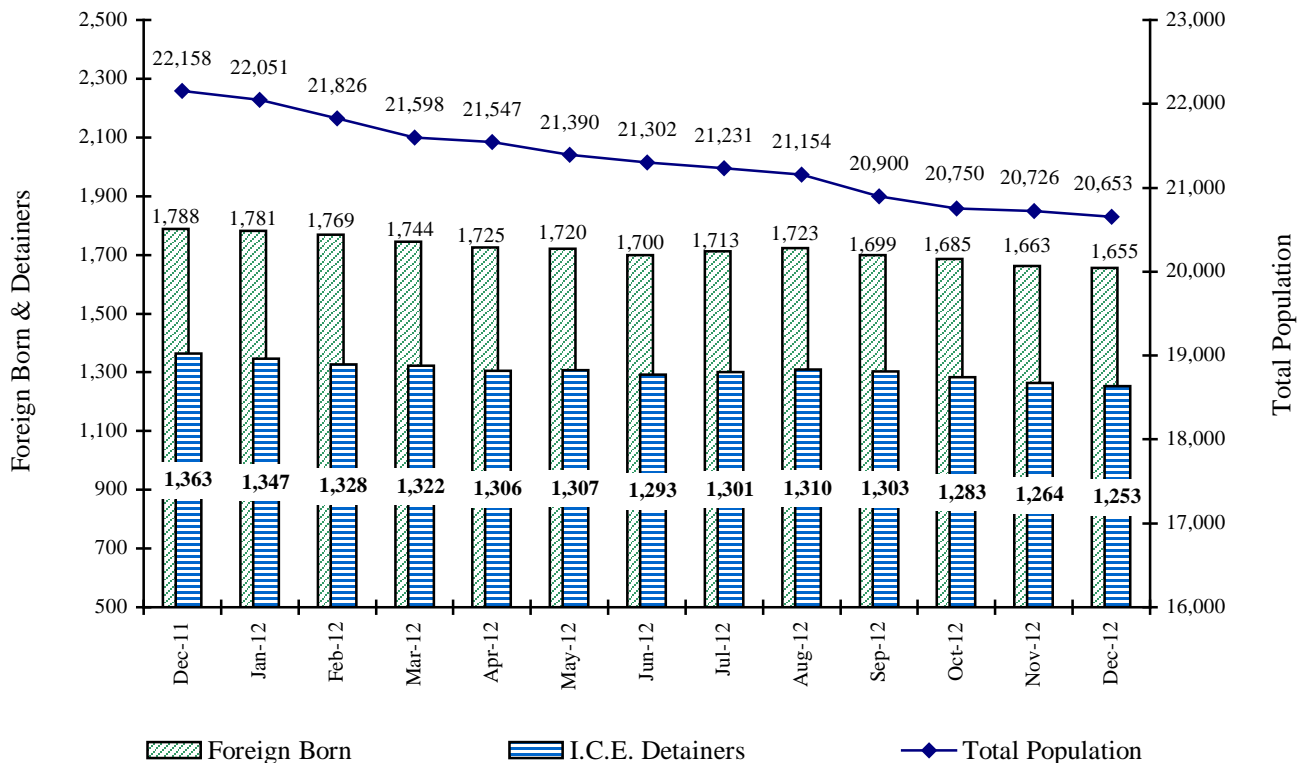

Tom Clements
Executive Director

BULLETIN OPA 13-06

Statistical Bulletin

January 11, 2013

Immigration and Customs Enforcement (I.C.E.)

Inmates are evaluated at the Denver Reception and Diagnostic Center and foreign-born inmates are identified for further screening at a later date if there is indication that an inmate may meet deportation criteria. The U.S. Bureau of Immigration and Customs Enforcement (I.C.E.) is contacted when these inmates get close to community or parole eligibility or have a scheduled release date approaching. I.C.E. places an active detainer for those inmates that meet their deportation criteria and the inmates are transferred to their custody upon release from prison.

**Foreign Born and I.C.E. Detainer Incarcerated Populations
Compared to Adult and YOS Jurisdictional Population Total**

Colorado Department of Corrections

Foreign Born Population as of
December 31, 2012
Number of Inmates Per Country