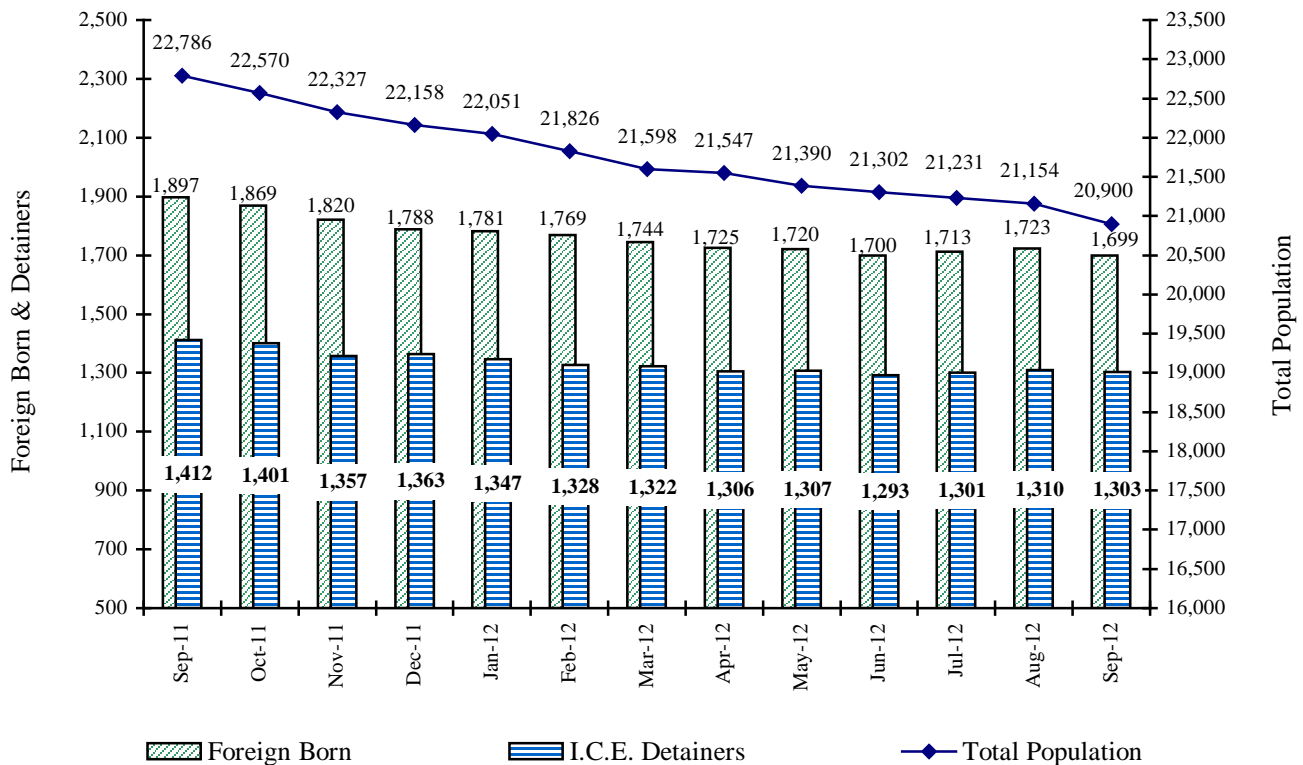

### Immigration and Customs Enforcement (I.C.E.)

Inmates are evaluated at the Denver Reception and Diagnostic Center and foreign-born inmates are identified for further screening at a later date if there is indication that an inmate may meet deportation criteria. The U.S. Bureau of Immigration and Customs Enforcement (I.C.E.) is contacted when these inmates get close to community or parole eligibility or have a scheduled release date approaching. I.C.E. places an active detainer for those inmates that meet their deportation criteria and the inmates are transferred to their custody upon release from prison.

**Foreign Born and I.C.E. Detainer Incarcerated Populations  
Compared to Adult and YOS Jurisdictional Population Total**