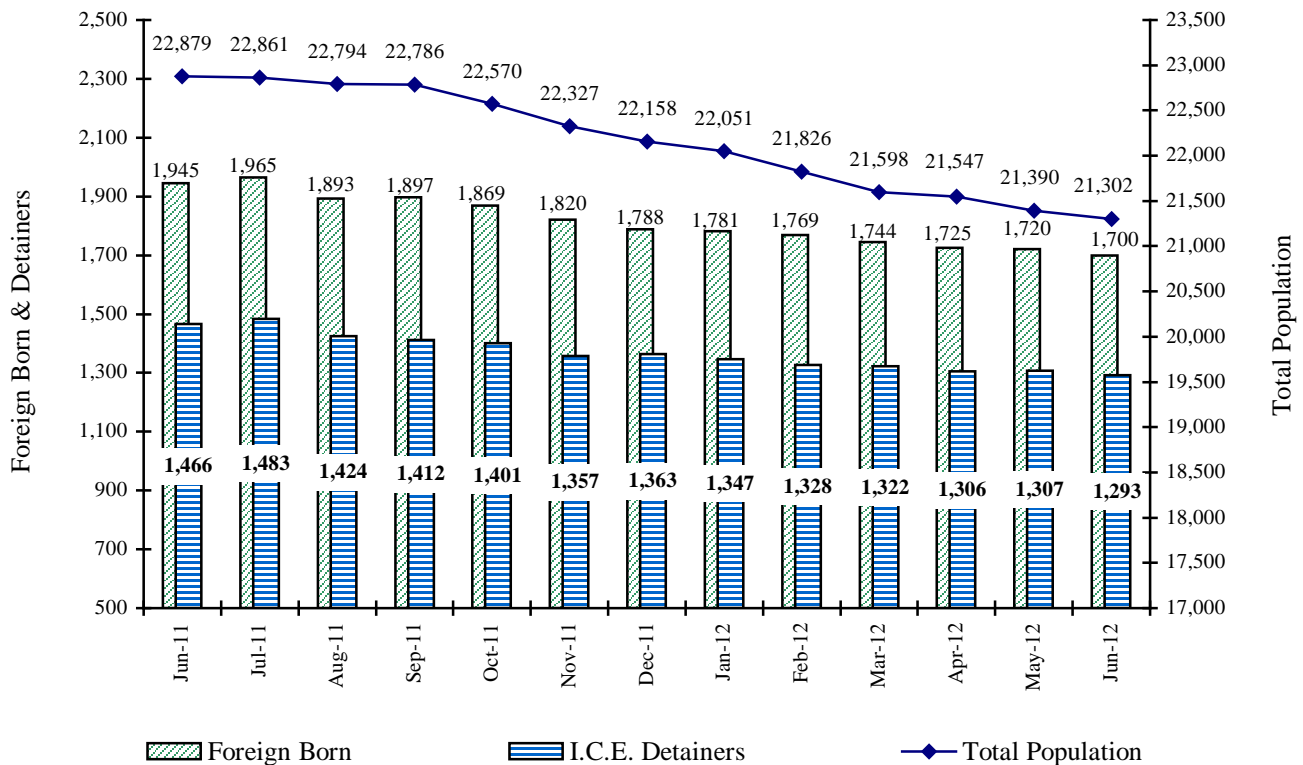

Tom Clements
Executive Director

BULLETIN OPA 13-01

Statistical Bulletin

July 13, 2012

Immigration and Customs Enforcement (I.C.E.)

Inmates are evaluated at the Denver Reception and Diagnostic Center and foreign-born inmates are identified for further screening at a later date if there is indication that an inmate may meet deportation criteria. The U.S. Bureau of Immigration and Customs Enforcement (I.C.E.) is contacted when these inmates get close to community or parole eligibility or have a scheduled release date approaching. I.C.E. places an active detainer for those inmates that meet their deportation criteria and the inmates are transferred to their custody upon release from prison.

Foreign Born and I.C.E. Detainer Incarcerated Populations Compared to Adult and YOS Jurisdictional Population Total

Colorado Department of Corrections

Foreign Born Population as of

June 30, 2012

Number of Inmates Per Country