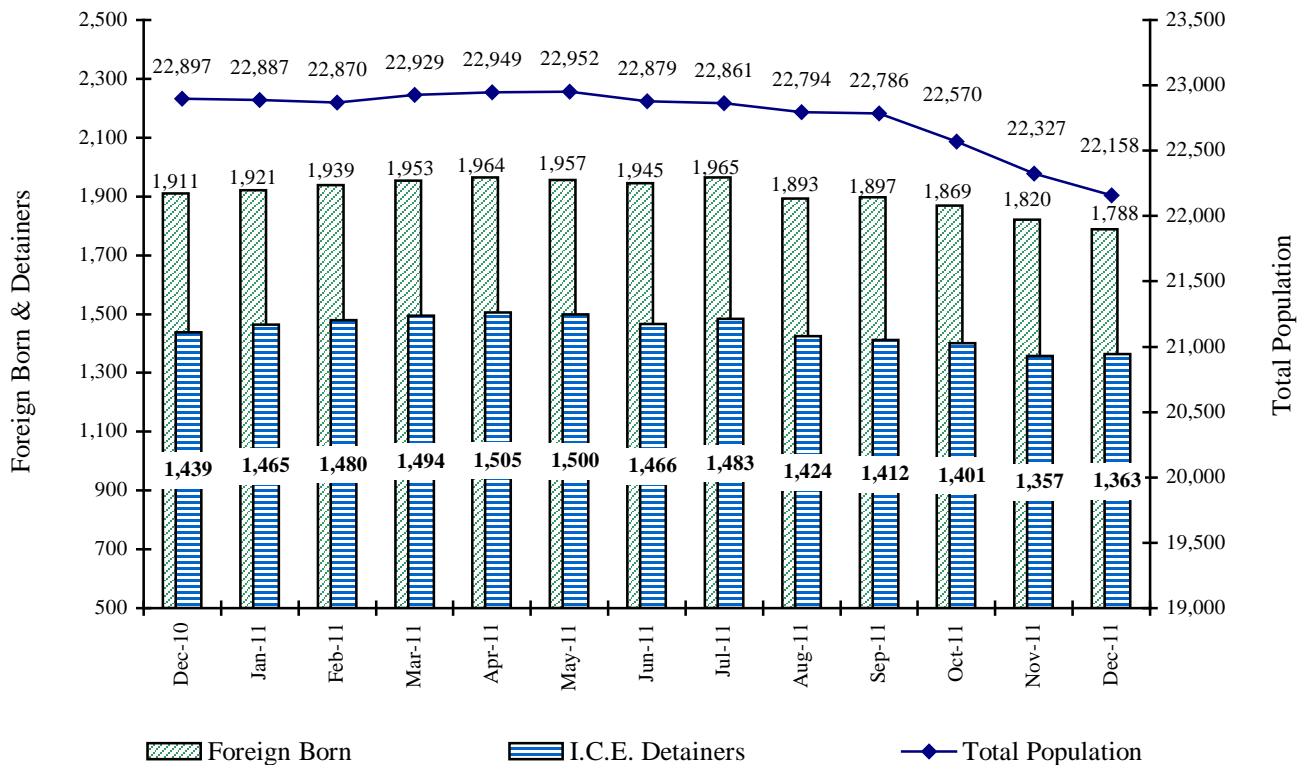

Tom Clements
Executive Director

BULLETIN OPA 12-07

Statistical Bulletin

January 9, 2012

Immigration and Customs Enforcement (I.C.E.)

Inmates are evaluated at the Denver Reception and Diagnostic Center and foreign-born inmates are identified for further screening at a later date if there is indication that an inmate may meet deportation criteria. The U.S. Bureau of Immigration and Customs Enforcement (I.C.E.) is contacted when these inmates get close to community or parole eligibility or have a scheduled release date approaching. I.C.E. places an active detainer for those inmates that meet their deportation criteria and the inmates are transferred to their custody upon release from prison.

Foreign Born and I.C.E. Detainer Incarcerated Populations Compared to Adult and YOS Jurisdictional Population Total

Colorado Department of Corrections

Foreign Born Population as of December 31, 2011 Number of Inmates Per Country