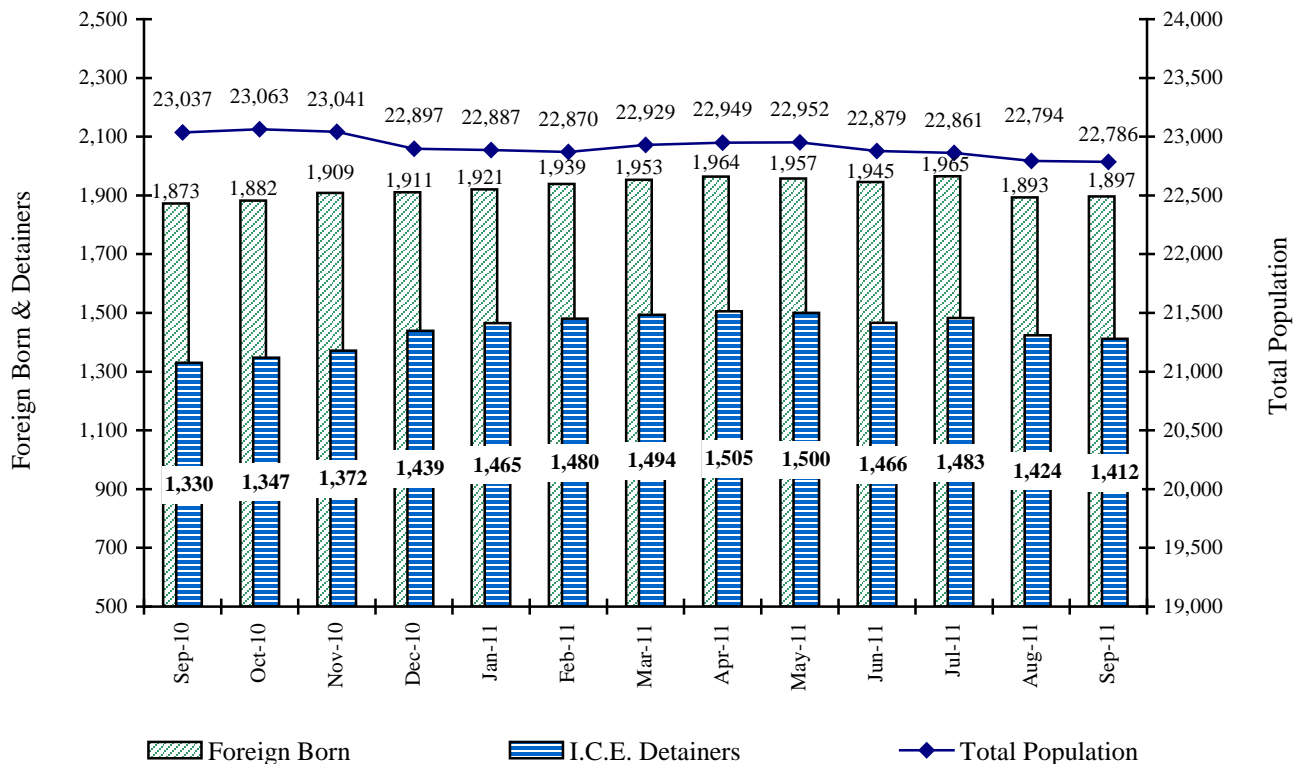

e-mail address: charles.gilbert@doc.state.co.us

BULLETIN OPA 12-03

Statistical Bulletin

October 20, 2011

Immigration and Customs Enforcement (I.C.E.)

Inmates are evaluated at the Denver Reception and Diagnostic Center and foreign-born inmates are identified for further screening at a later date if there is indication that an inmate may meet deportation criteria. The U.S. Bureau of Immigration and Customs Enforcement (I.C.E.) is contacted when these inmates get close to community or parole eligibility or have a scheduled release date approaching. I.C.E. places an active detainer for those inmates that meet their deportation criteria and the inmates are transferred to their custody upon release from prison.

**Foreign Born and I.C.E. Detainer Incarcerated Populations
Compared to Adult and YOS Jurisdictional Population Total**

Colorado Department of Corrections

Foreign Born Population as of
September 30, 2011
Number of Inmates Per Country