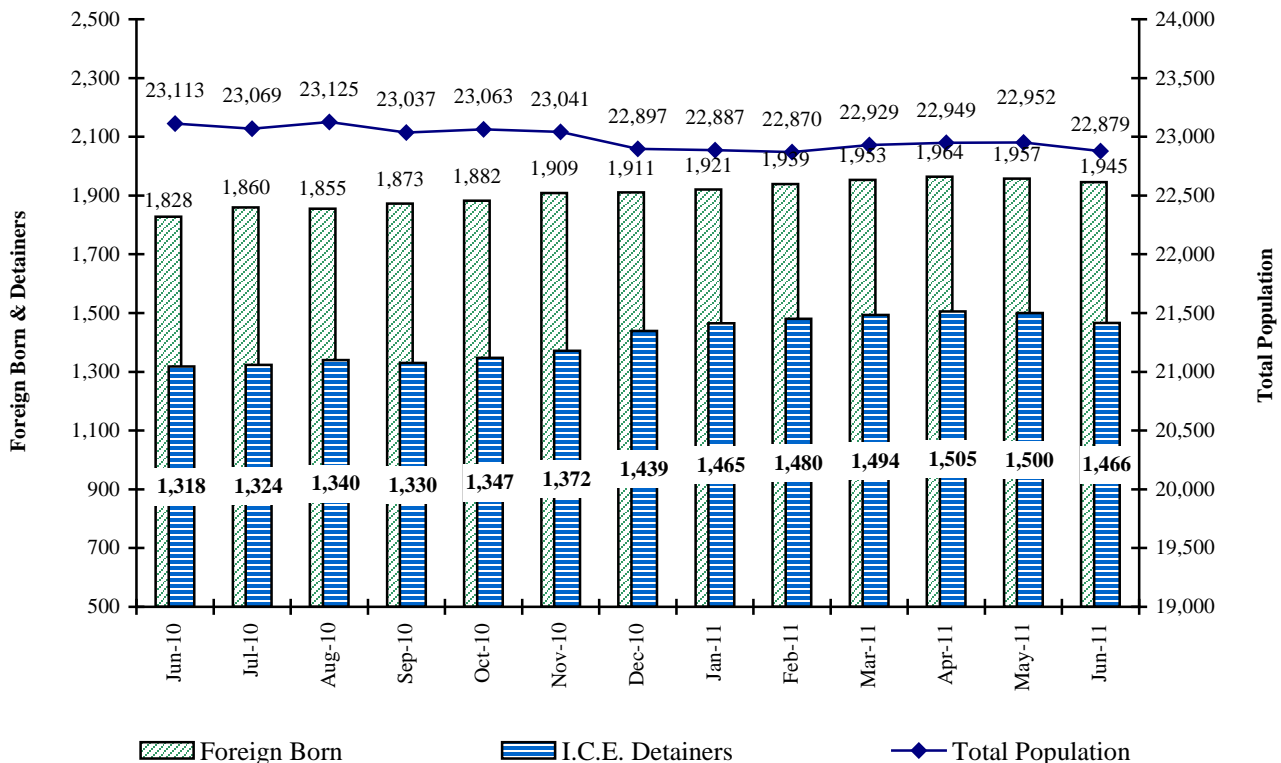

BULLETIN OPA 12-01

Statistical Bulletin

July 14, 2011

### Immigration and Customs Enforcement (I.C.E.)

Inmates are evaluated at the Denver Reception and Diagnostic Center and foreign-born inmates are identified for further screening at a later date if there is indication that an inmate may meet deportation criteria. The U.S. Bureau of Immigration and Customs Enforcement (I.C.E.) is contacted when these inmates get close to community or parole eligibility or have a scheduled release date approaching. I.C.E. places an active detainer for those inmates that meet their deportation criteria and the inmates are transferred to their custody upon release from prison.

**Foreign Born and I.C.E. Detainer Incarcerated Populations  
Compared to Adult and YOS Jurisdictional Population Total**