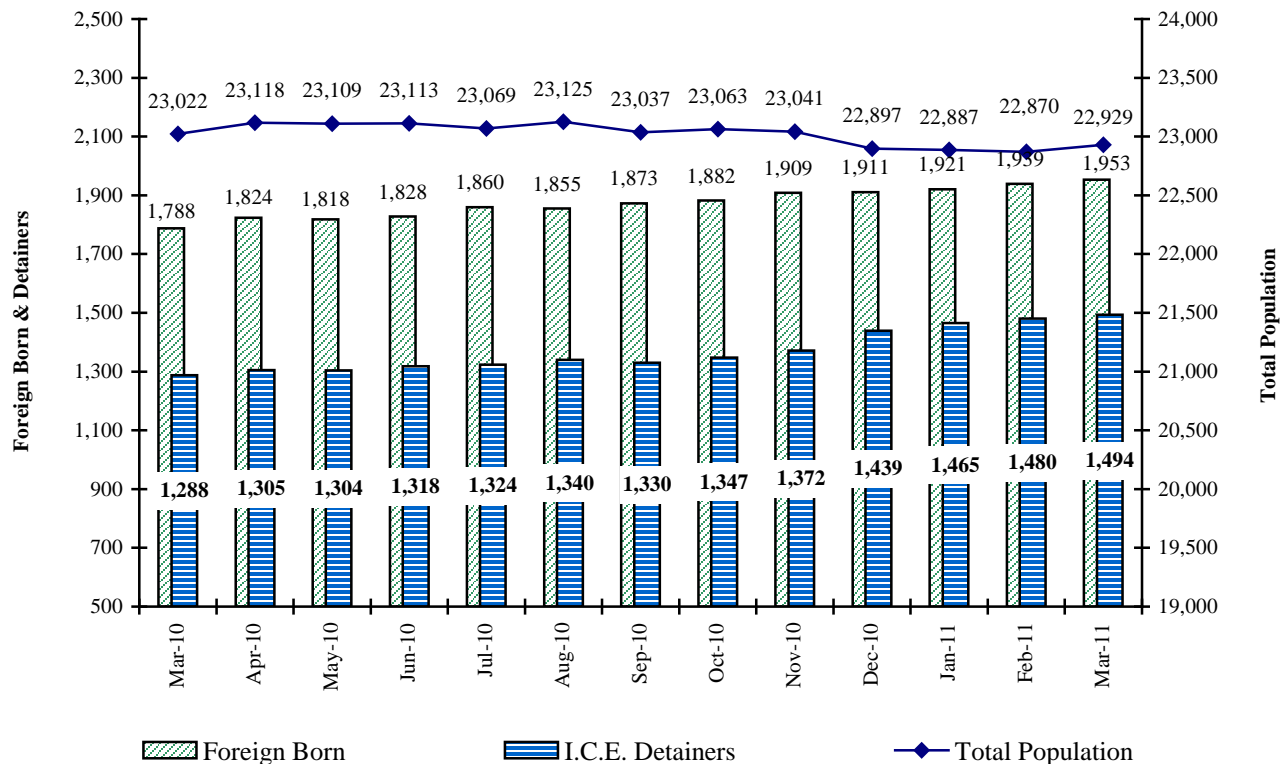

e-mail address: charles.gilbert@doc.state.co.us

BULLETIN OPA 11-13

Statistical Bulletin

April 12, 2011

Immigration and Customs Enforcement (I.C.E.)

Inmates are evaluated at the Denver Reception and Diagnostic Center and foreign-born inmates are identified for further screening at a later date if there is indication that an inmate may meet deportation criteria. The U.S. Bureau of Immigration and Customs Enforcement (I.C.E.) is contacted when these inmates get close to community or parole eligibility or have a scheduled release date approaching. I.C.E. places an active detainer for those inmates that meet their deportation criteria and the inmates are transferred to their custody upon release from prison.

**Foreign Born and I.C.E. Detainer Incarcerated Populations
Compared to Adult and YOS Jurisdictional Population Total**

Colorado Department of Corrections

Foreign Born Population as of
March 31, 2011
Number of Inmates Per Country