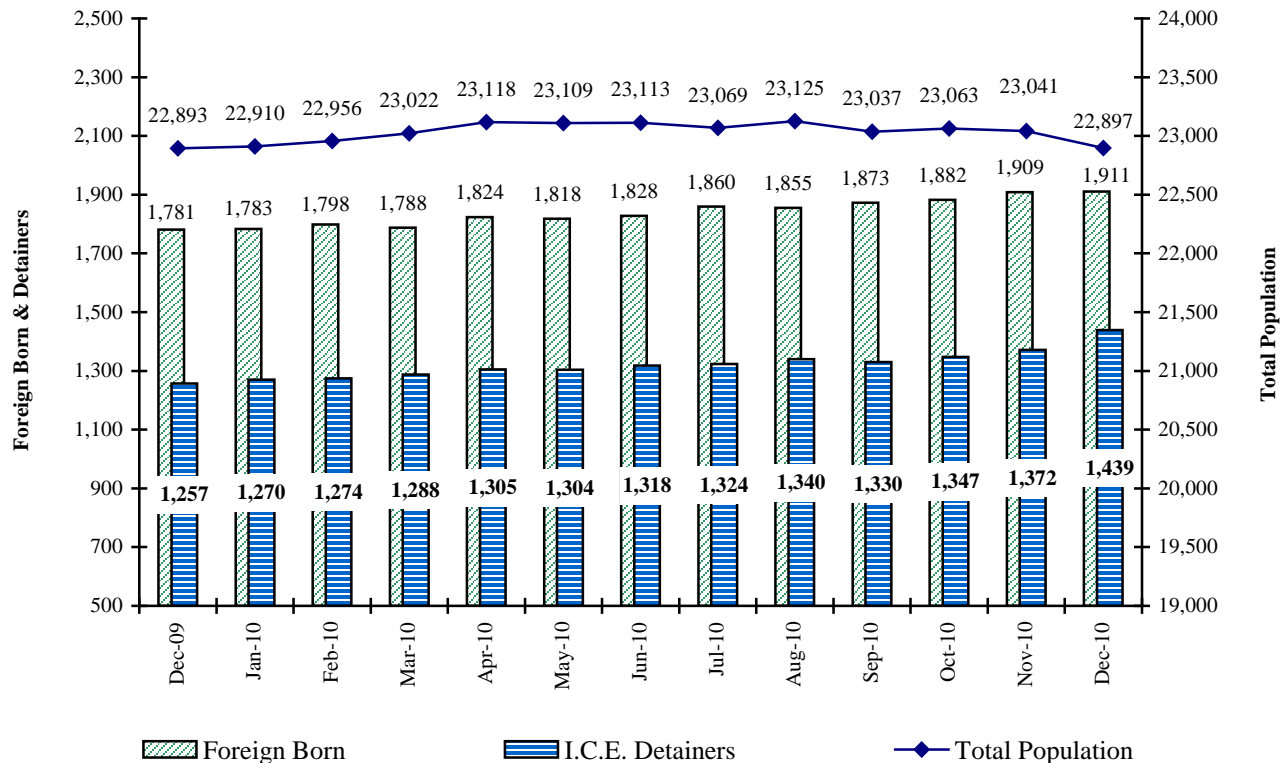

e-mail address: charles.gilbert@doc.state.co.us

BULLETIN OPA 11-11

Statistical Bulletin

January 11, 2011

Immigration and Customs Enforcement (I.C.E.)

Inmates are evaluated at the Denver Reception and Diagnostic Center and foreign-born inmates are identified for further screening at a later date if there is indication that an inmate may meet deportation criteria. The U.S. Bureau of Immigration and Customs Enforcement (I.C.E.) is contacted when these inmates get close to community or parole eligibility or have a scheduled release date approaching. I.C.E. places an active detainer for those inmates that meet their deportation criteria and the inmates are transferred to their custody upon release from prison.

**Foreign Born and I.C.E. Detainer Incarcerated Populations
Compared to Adult and YOS Jurisdictional Population Total**

Colorado Department of Corrections

Foreign Born Population as of
December 31, 2010
Number of Inmates Per Country