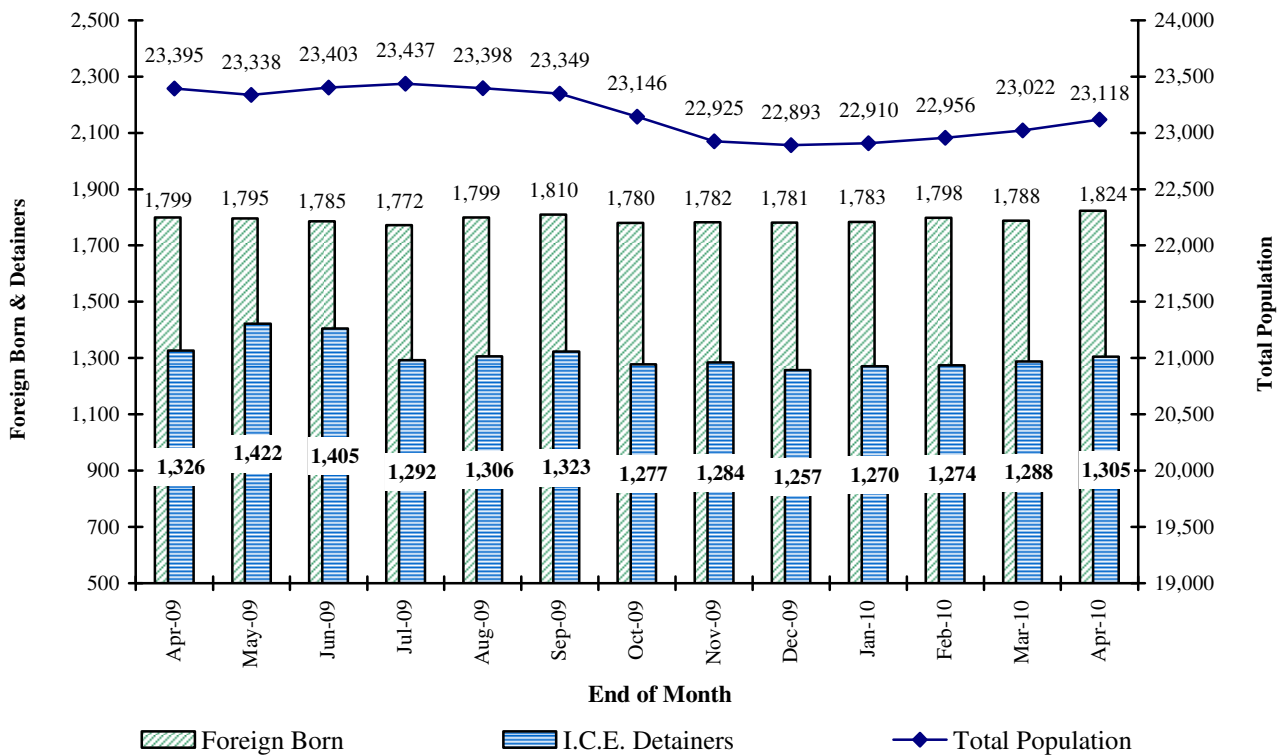

Foreign Born and I.C.E. Detainer Incarcerated Populations Compared to Adult and YOS Jurisdictional Population Total