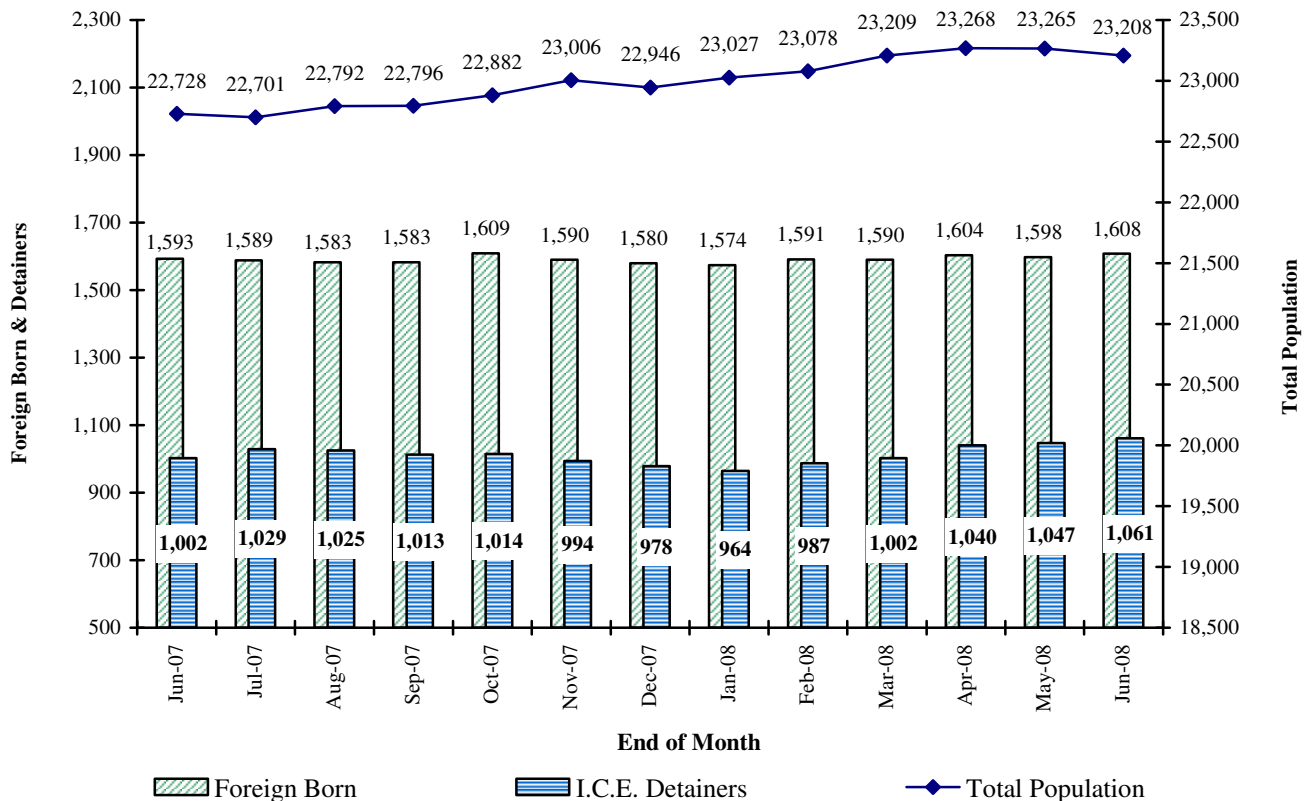

Foreign Born and I.C.E. Detainer Incarcerated Populations Compared to Adult and YOS Jurisdictional Population Total