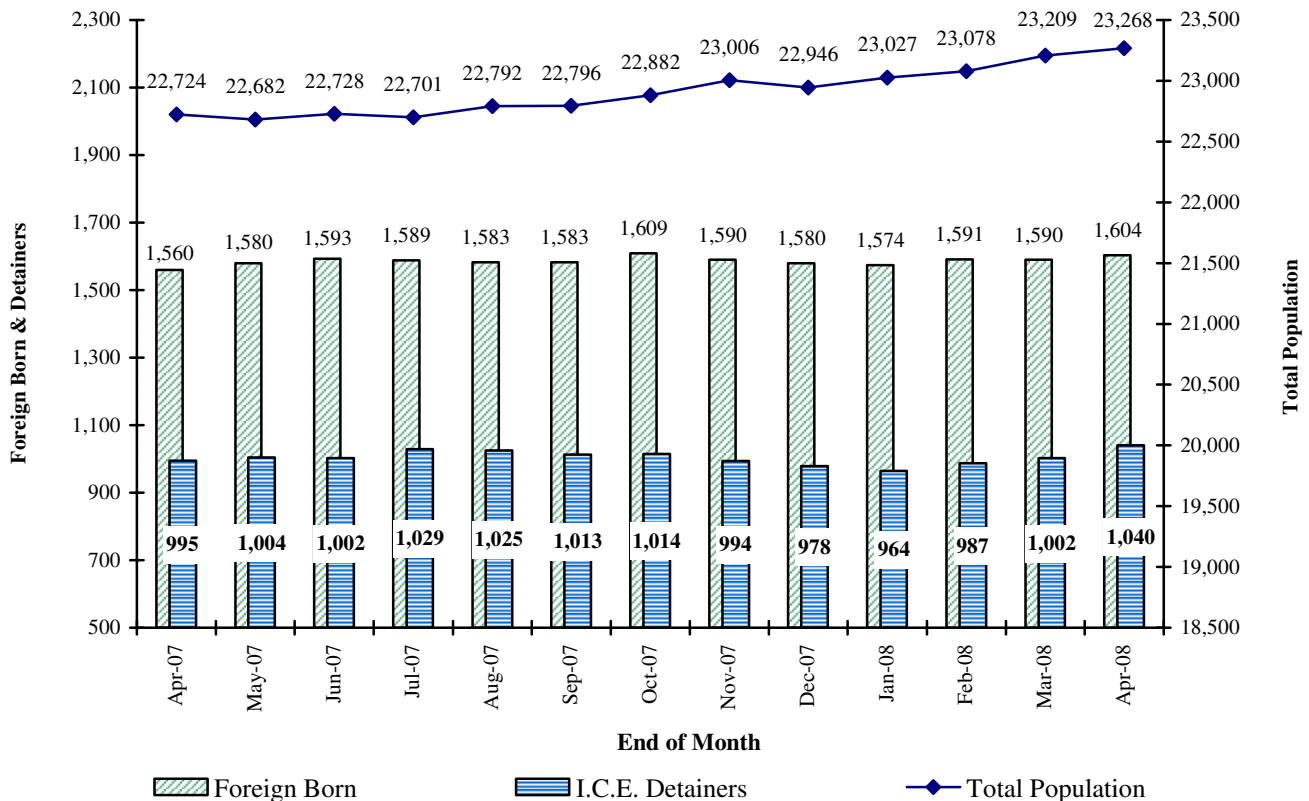

Foreign Born and I.C.E. Detainer Incarcerated Populations Compared to Adult and YOS Jurisdictional Population Total