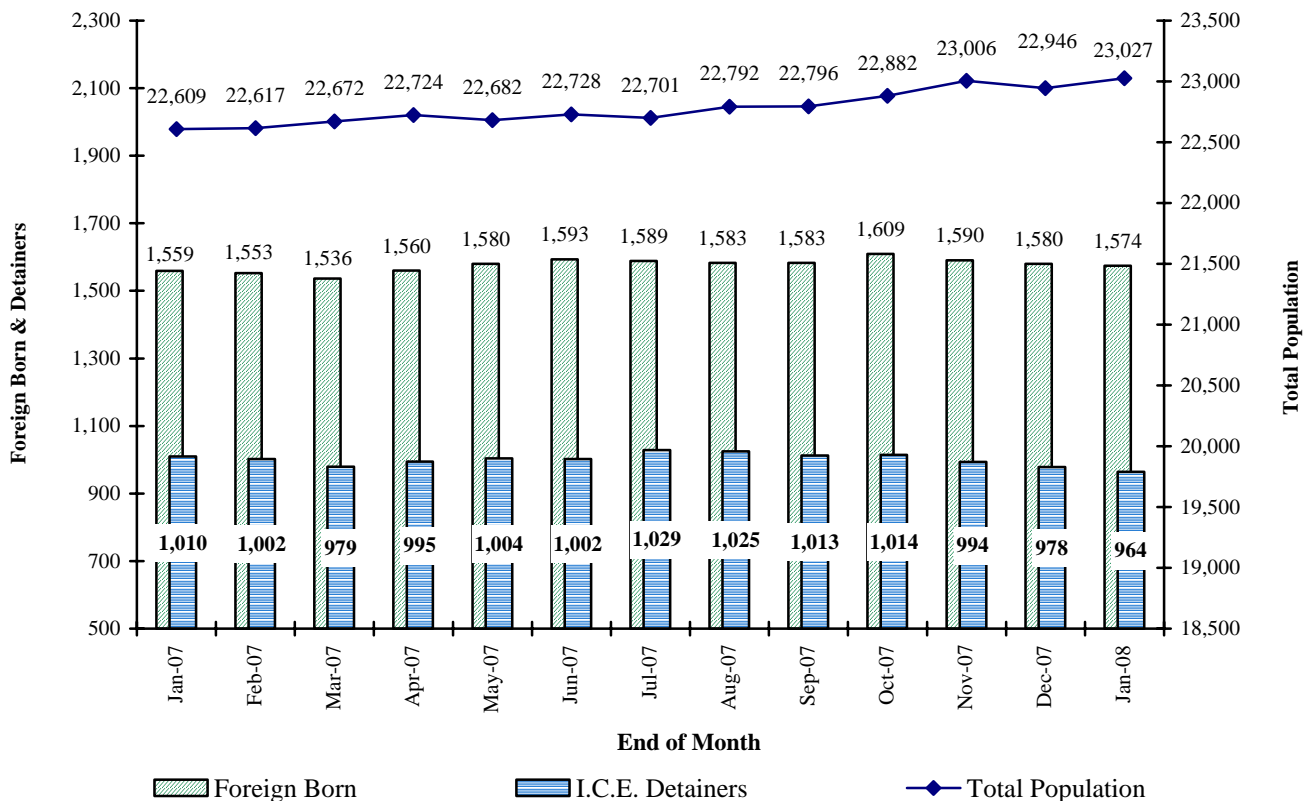

Foreign Born and I.C.E. Detainer Incarcerated Populations Compared to Adult and YOS Jurisdictional Population Total