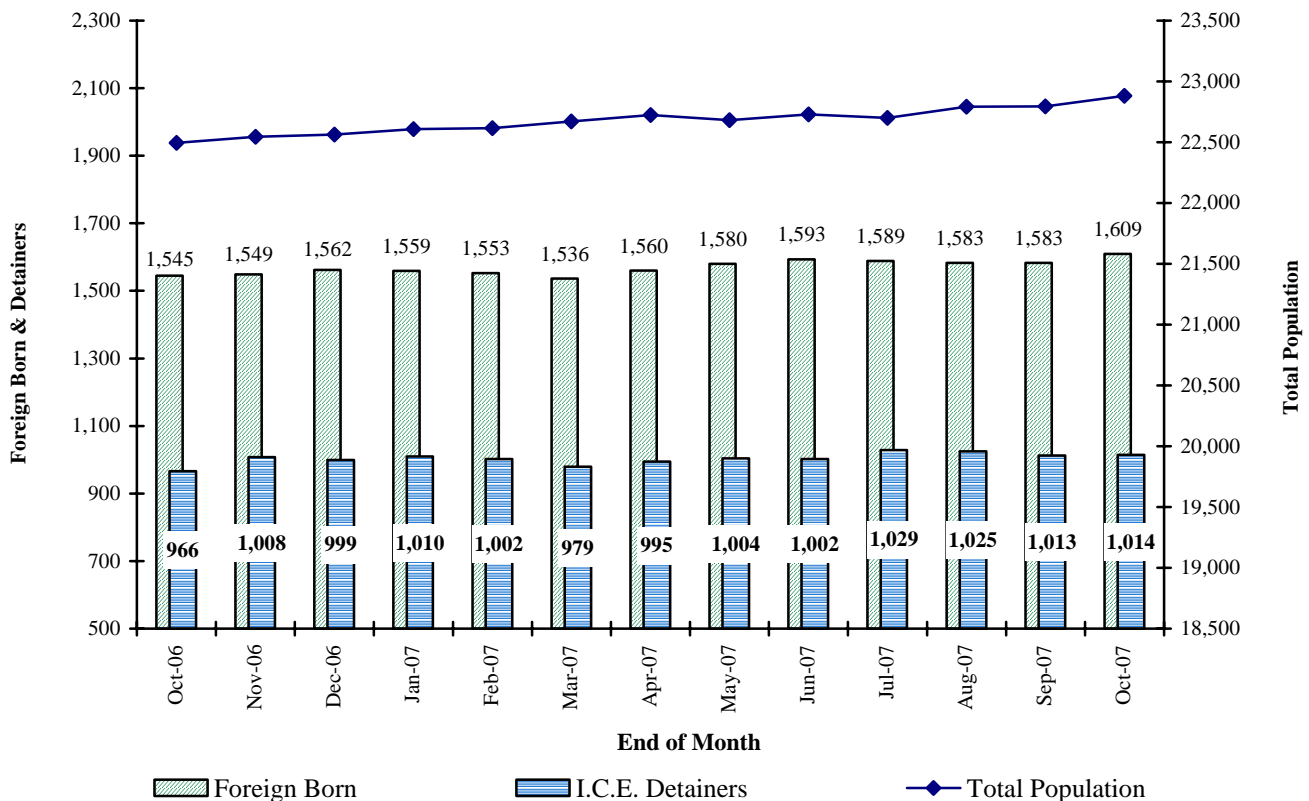

Foreign Born and I.C.E. Detainer Incarcerated Populations Compared to Adult and YOS Jurisdictional Population Total