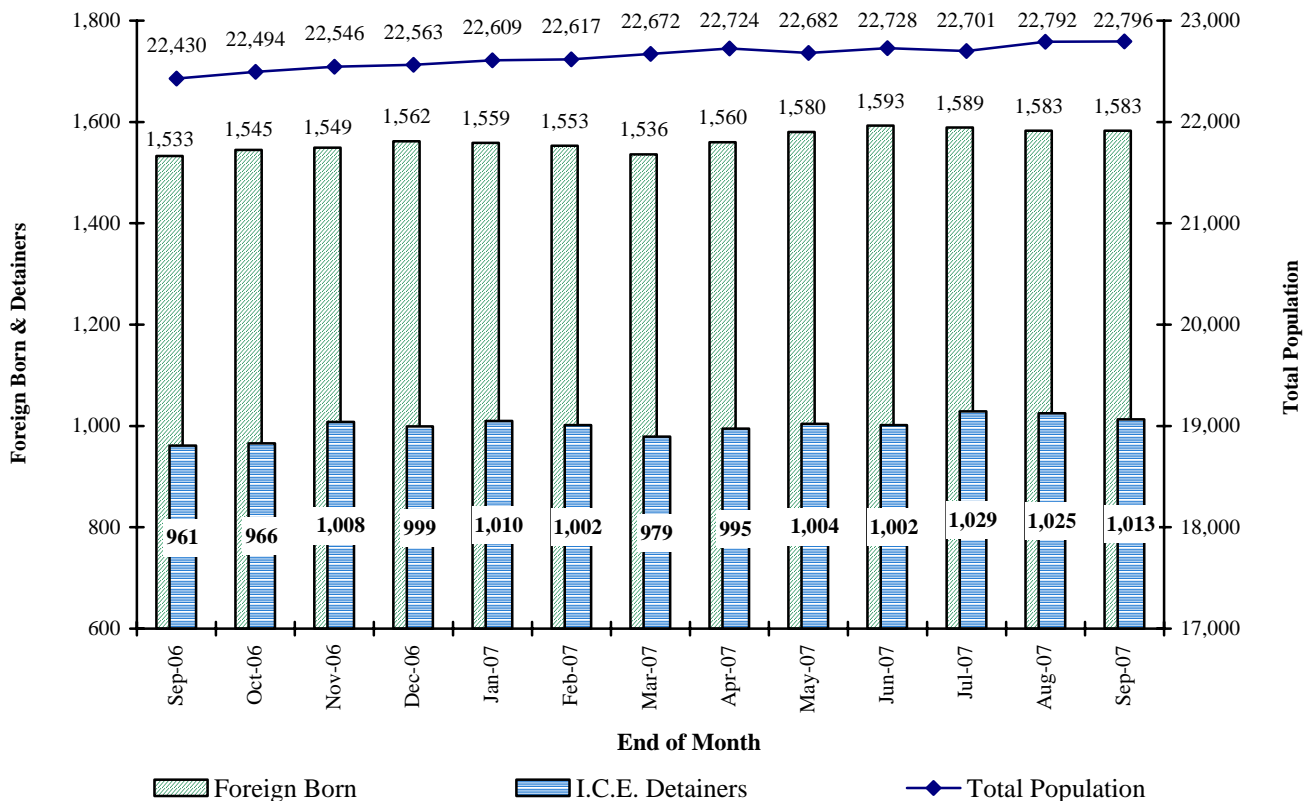

Foreign Born and I.C.E. Detainer Incarcerated Populations Compared to Adult and YOS Jurisdictional Population Total