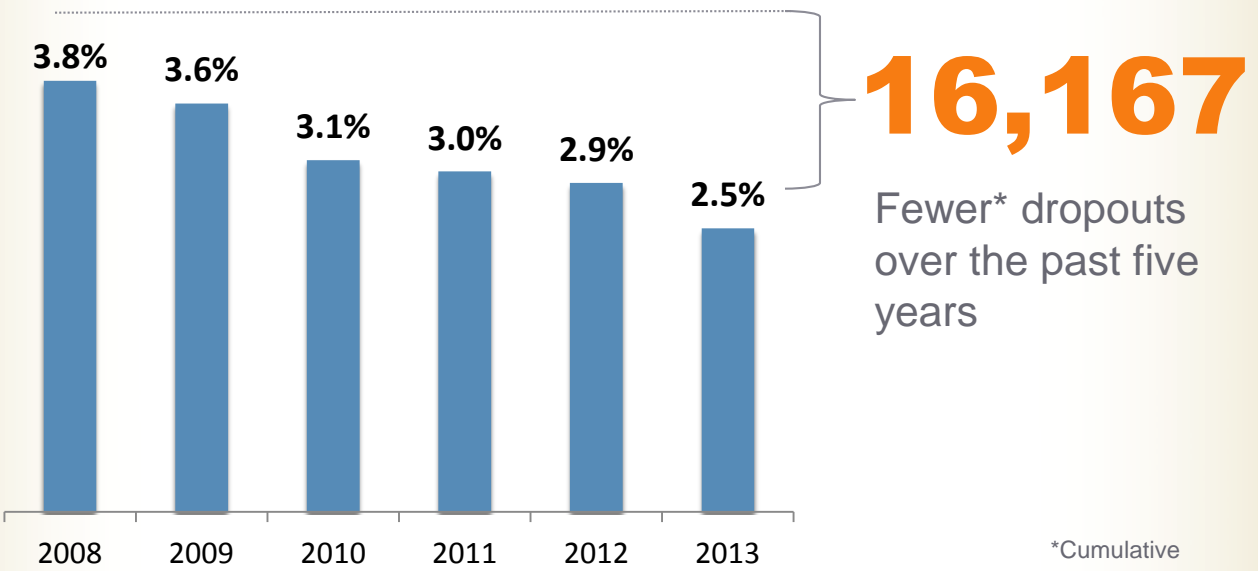

# COLORADO DROPOUT STATISTICS

# 10,664

Students in public school dropped out in 2013, representing **2.5%** of students grades 7 through 12

## FEWER STUDENTS ARE DROPPING OUT