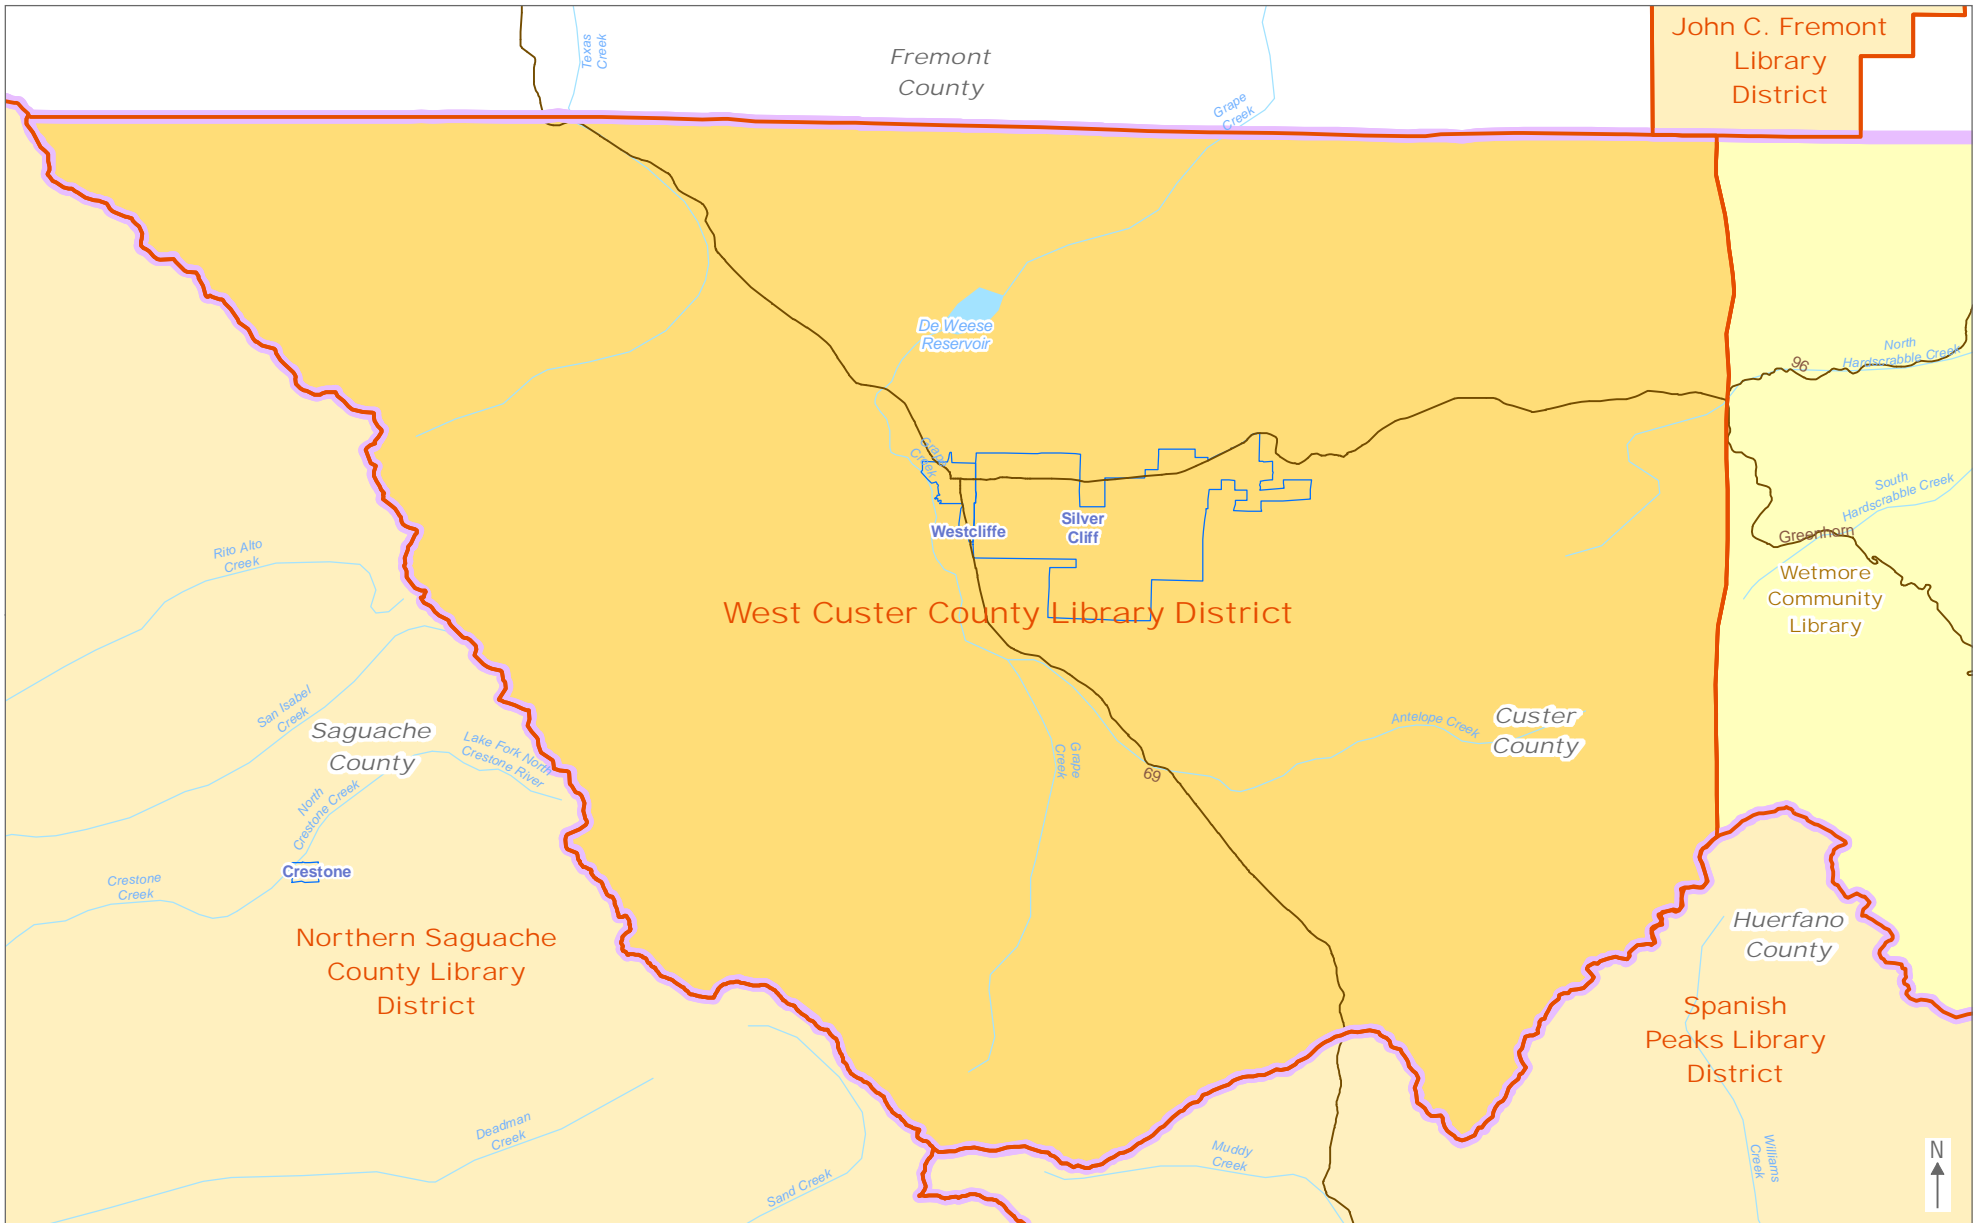

- West Custer County Library District
- Other Library Districts
- County Libraries
- County Boundary
- City/Town/Place Boundary

West Custer County Library District

The West Custer County Library District boundary as specified in establishment documents is coterminous with the Wet Mountain Fire Protection District.

LIBRARY DISTRICT UPDATE

Colorado State Library