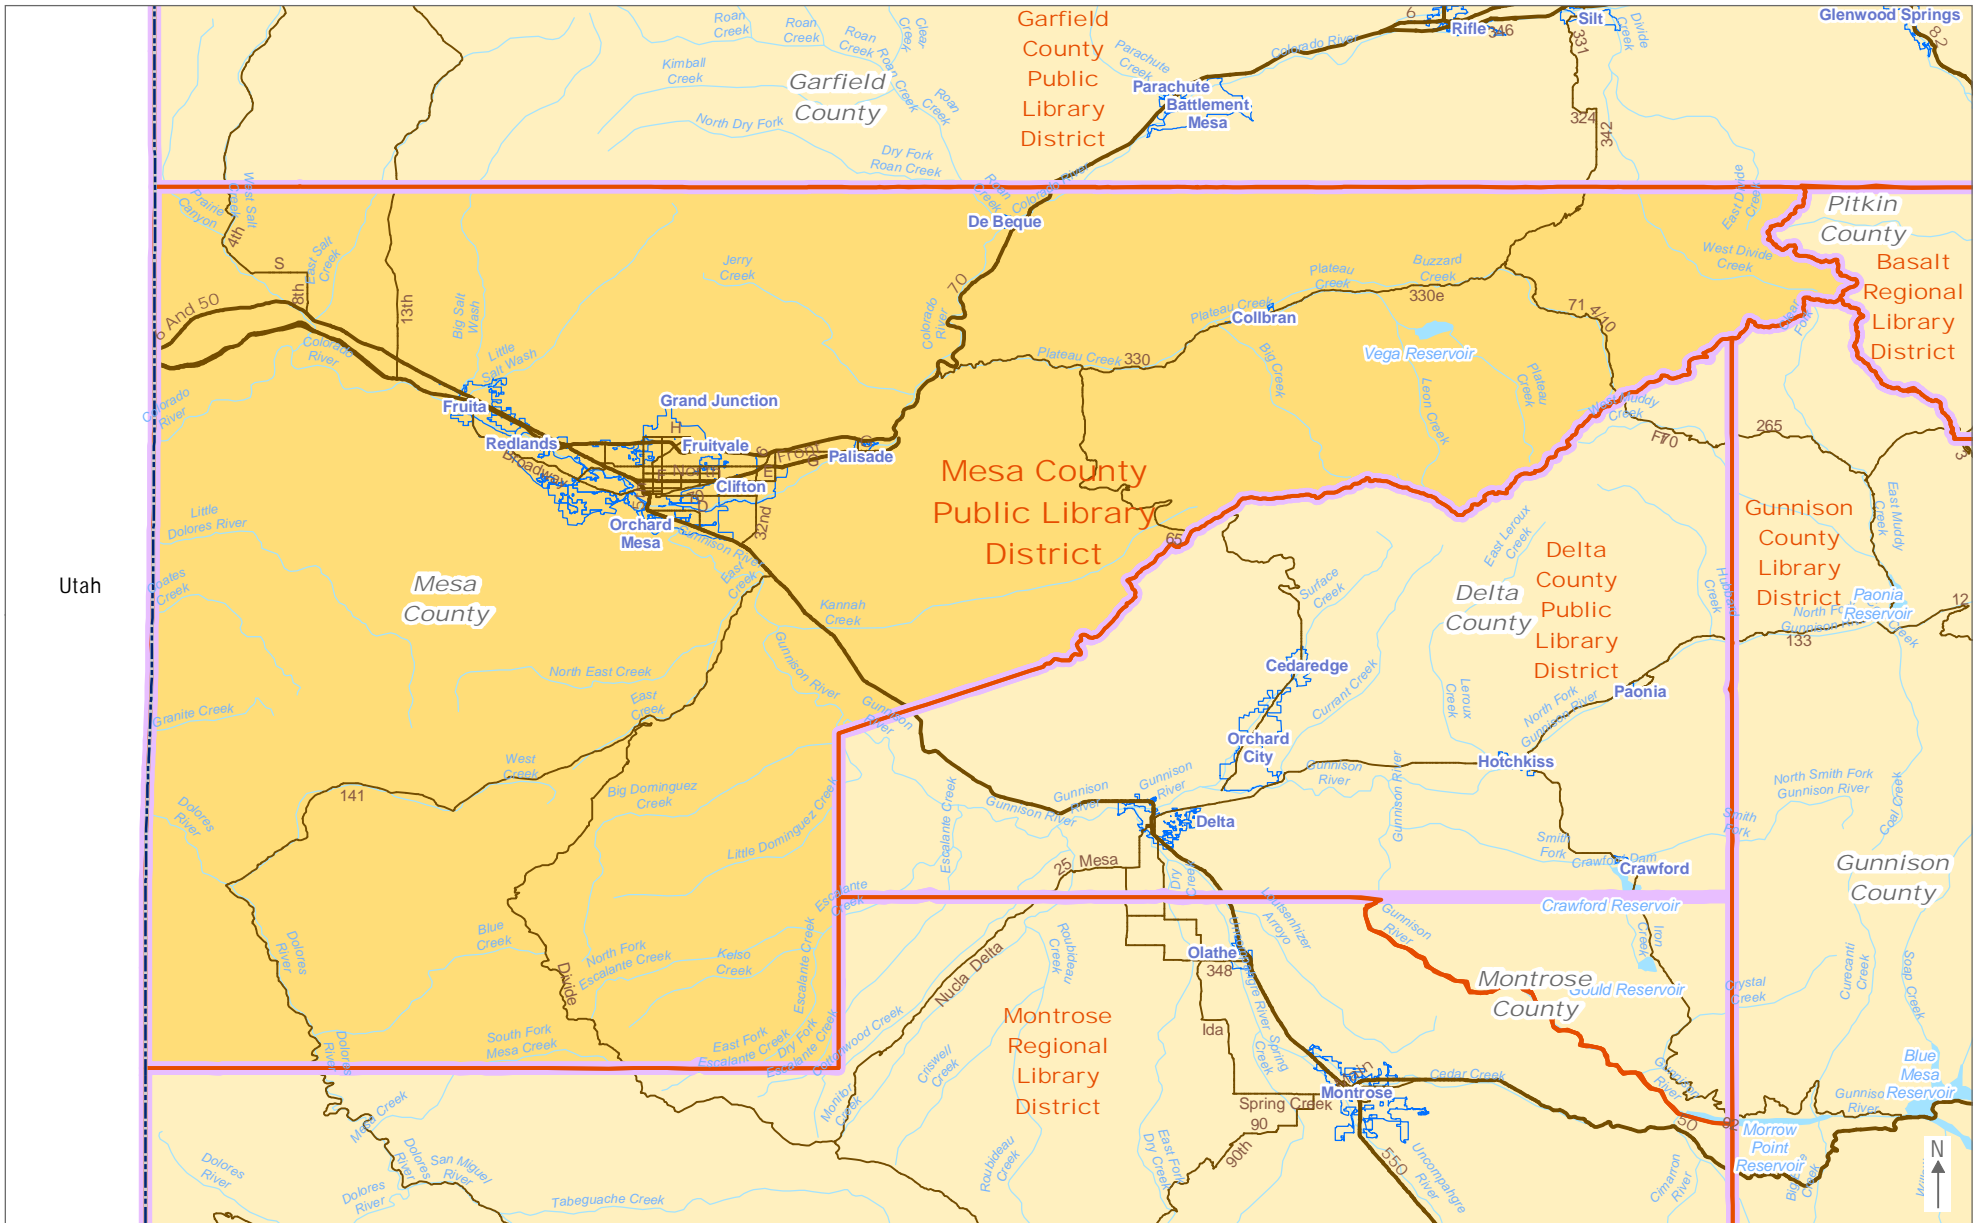

- Mesa County Public Library District
- Other Library Districts
- County Boundary
- City/Town/Place Boundary

Mesa County Public Library District

The Mesa County Public Library District boundary as specified in establishment documents is coterminous with the Mesa County boundary.

LIBRARY DISTRICT UPDATE

Colorado State Library