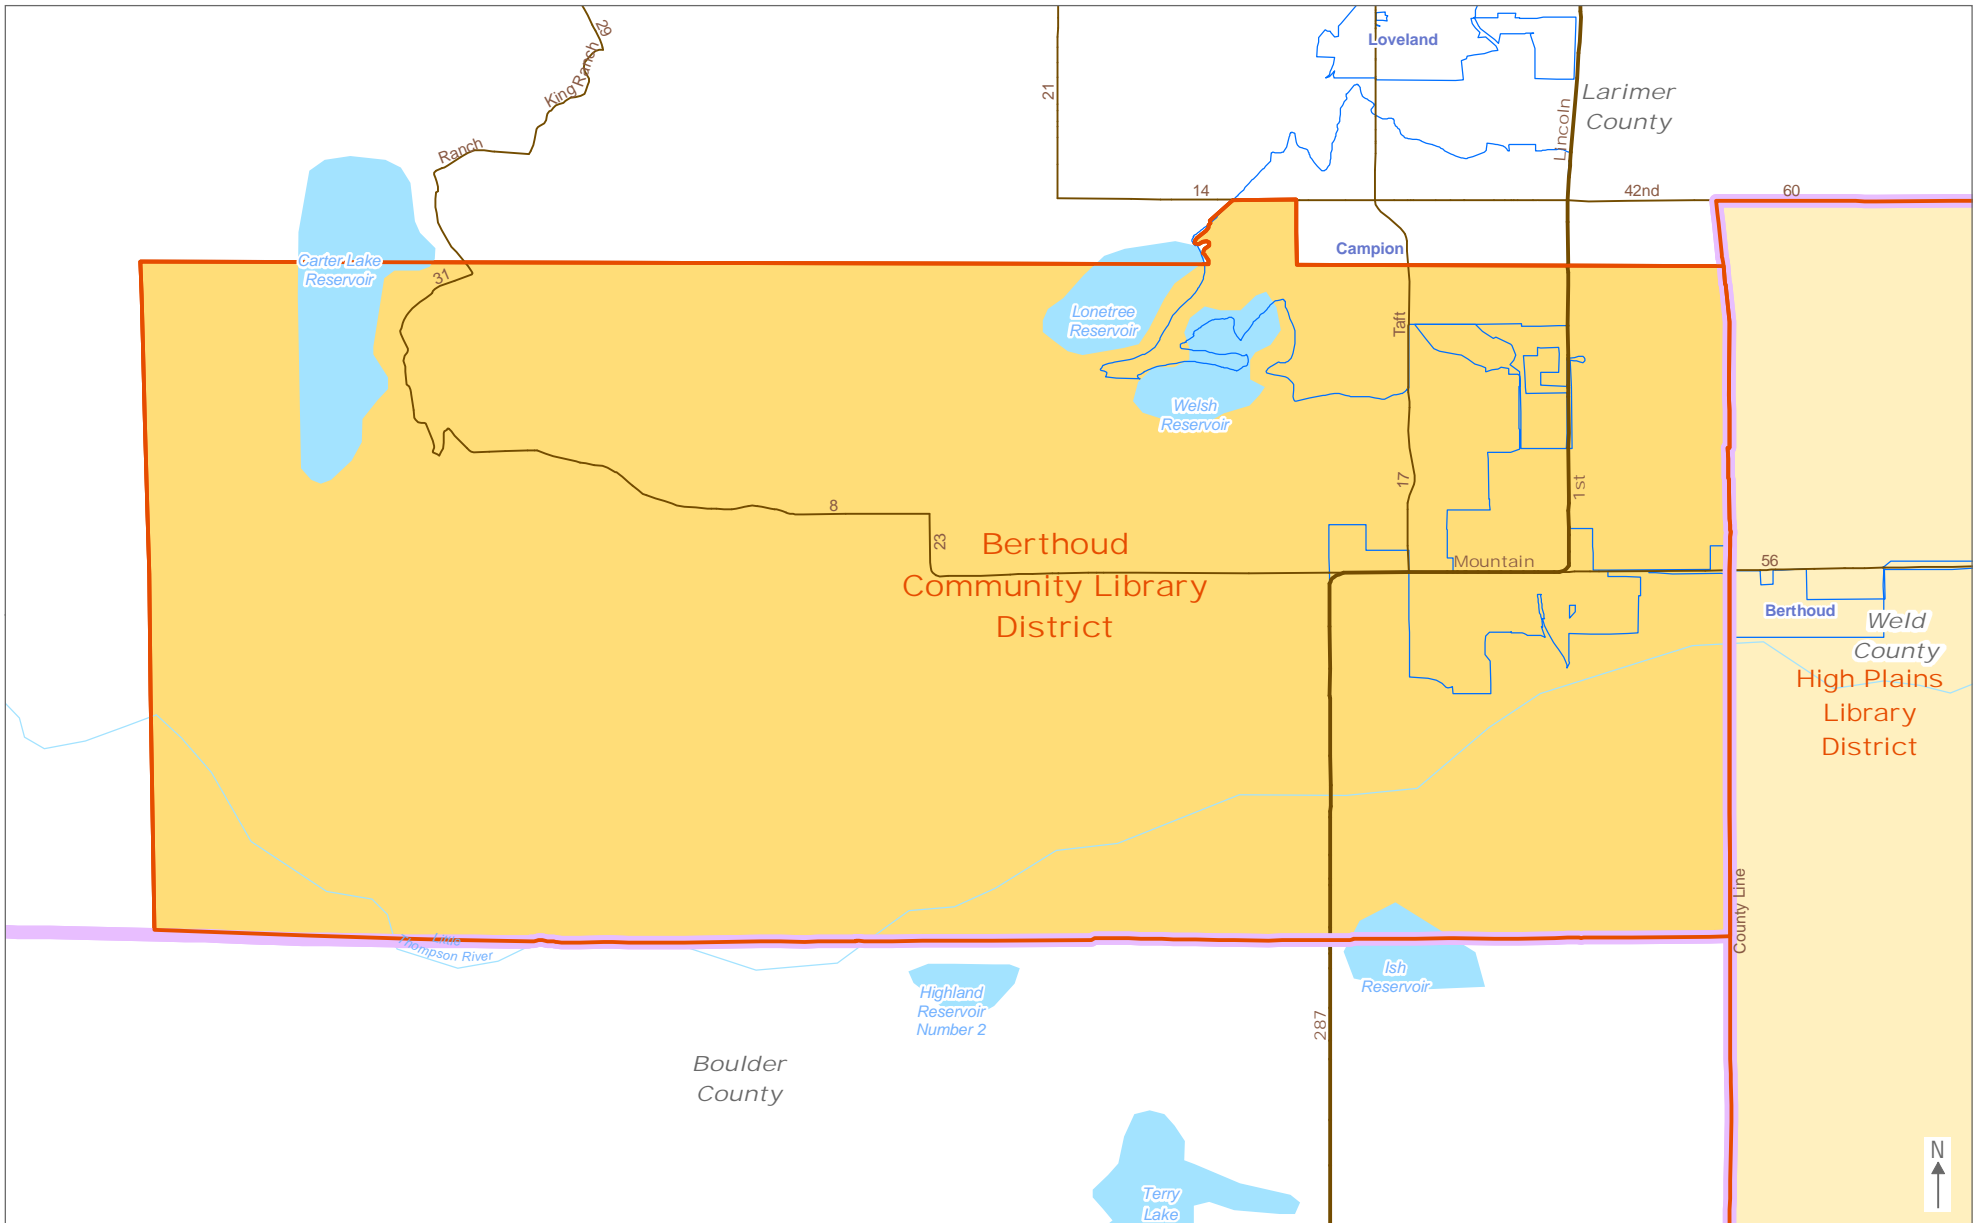

- Berthoud Community Library District
- Other Library Districts
- County Boundary
- City/Town/Place Boundary

Berthoud Community Library District

The Berthoud Community Library District boundary as specified in establishment documents is coterminous with the Berthoud Fire Protection District in Larimer County.

LIBRARY DISTRICT UPDATE

Colorado State Library